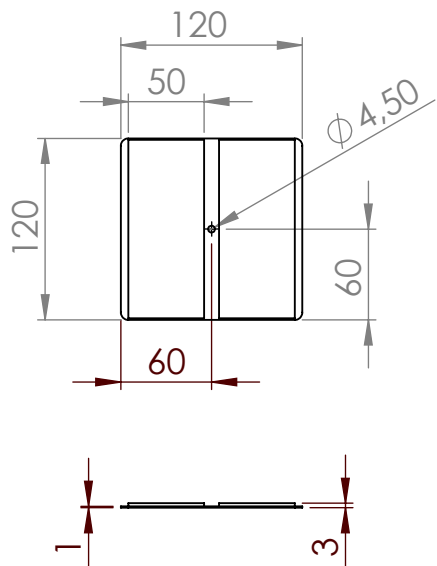

Kardborr platta (ingår) /
Including burdock plate (x4)

 GÖTESSONS				
Art.nr. 125428 125429		Name Sound Off Rectangular EcoSUND 1000x600x20 mm wall		
Last saved by Tolle		Last saved 2022-01-19	Material EcoSUND	Rev -
Created by Tolle		Created date 2020-11-02	Scale 1:10	Format A4 Page 1/1