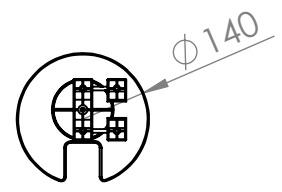

1275

DETAIL A
SCALE 1 : 1

18,50

Ø 140

Top piece

Element (x15)

Bottom plate

Screw the top piece under the table top, then press the elements into each other. Finish with the bottom plate.

Material	x	Art.nr.	107559	Blad	1/1	A4
Skala	1:8	Sign.	Jonte	Benämning		Cable Collector L. 1230
		Datum	2016-10-03			
						-