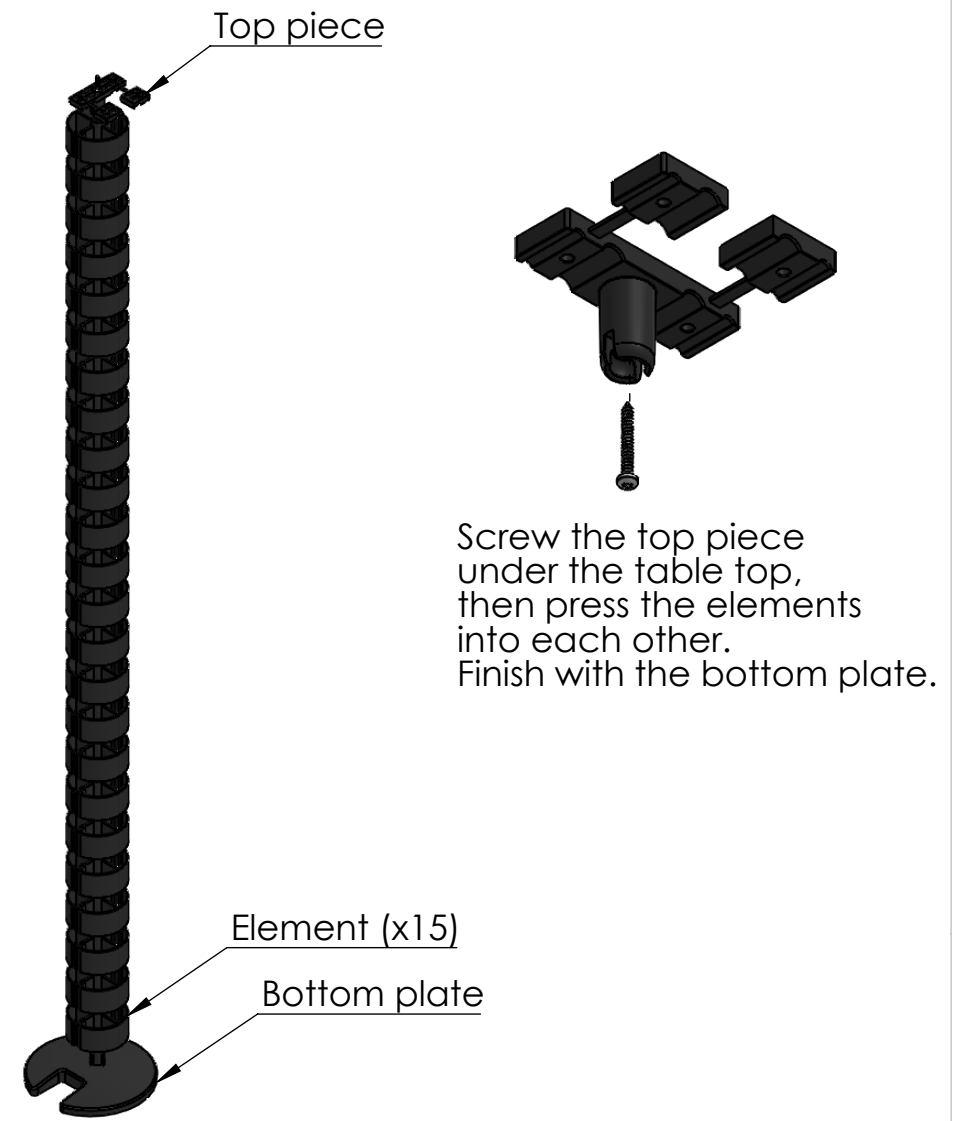

1275

DETAIL A
SCALE 1 : 1

18,50

Ø 140

Top piece

Element (x15)

Bottom plate

Screw the top piece under the table top, then press the elements into each other. Finish with the bottom plate.

Material	x	Art.nr.	107559	Blad	1/1	A4
Skala	1:8	Sign.	Jonte	Benämning		Cable Collector L. 1230
		Datum	2016-10-03			
						-