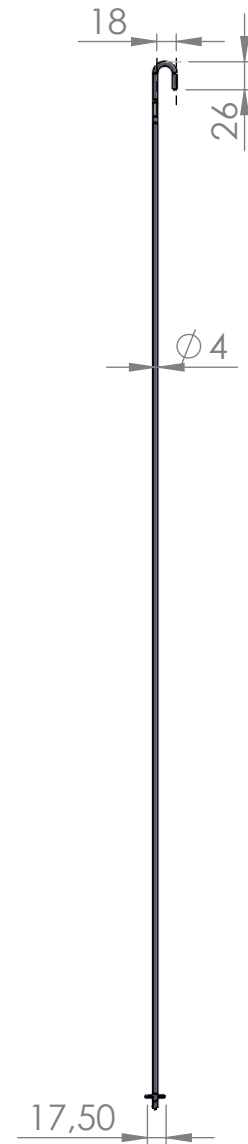

Support plate welded at the bottom

Support plate 1:1

GÖTESSONS

Material	X	Art.nr.	649000	Blad	1/1	A4
Skala	1:7	Sign.	Tolle	Benämning		Rev
		Datum	2017-11-03	Hanger 970 mm (pair)		-