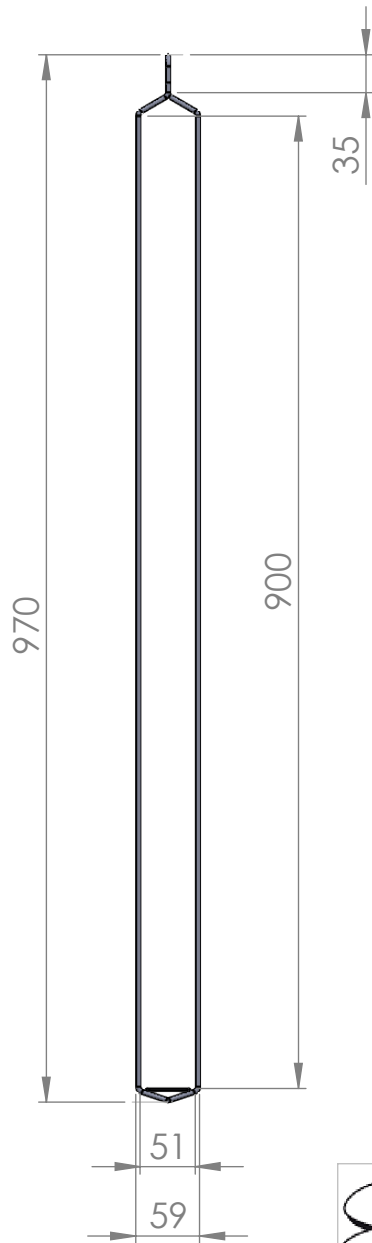

Support plate welded at the bottom

Support plate 1:1

GÖTESSONS

Material	X	Art.nr.	649000	Blad	1/1	A4
Skala	1:7	Sign.	Tolle	Benämning		Rev
		Datum	2017-11-03	Hanger 970 mm (pair)		-