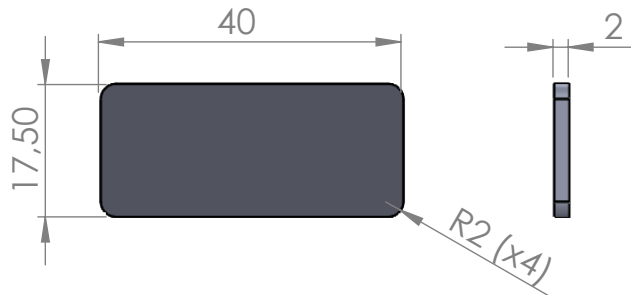

Support plate welded at the bottom

Support plate 1:1

GÖTESSONS

Material	X	Art.nr.	649000	Blad	1/1	A4
Skala	1:7	Sign.	Tolle	Benämning		Rev
		Datum	2017-11-03	Hanger 970 mm (pair)		-