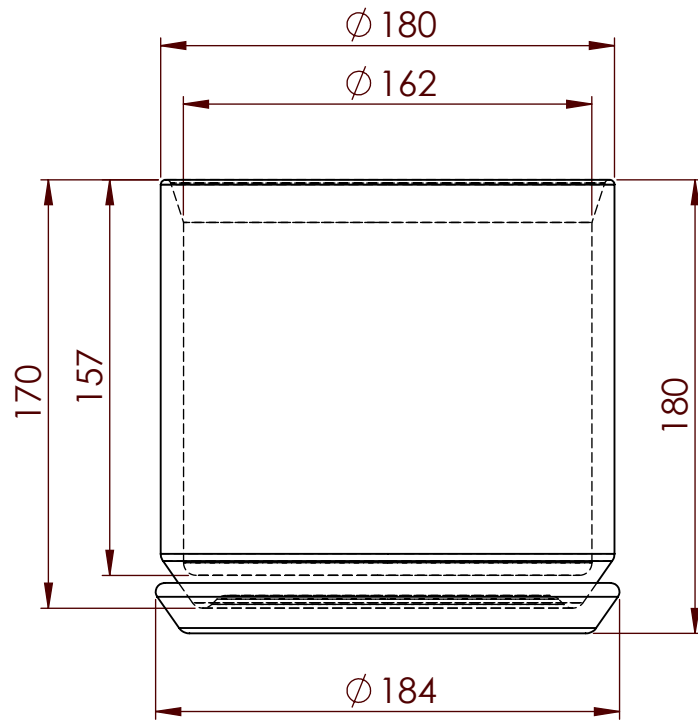

REVISIONS			
REV.	DESCRIPTION	DATE	BY

Volume: 4 Liter

Art.nr. 160110 & 160111		Name Plant pot Palermo H:180 mm	
Last saved by Jonathan	Last saved 2020-09-21	Material	Rev
Created by Jonathan	Created date 2020-08-21		Scale 1:3
			Format A4
			Page 1/1