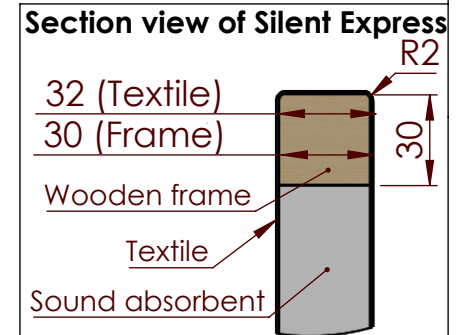

These measurements refer to the frame work and do not include upholstery, seam or zip

Tolerances (mm)			
Dimension			Deviation
(1)	-	20	±0,2
(20)	-	50	±0,5
(50)	-	200	±1,0
(200)	-		±2,0

Art.nr. 510120		Name Silent Express 1200x650		
Last saved by <b>Jonathan</b>	Last saved 2021-02-24	Material x	Rev -	Format A4
Created by <b>Jonathan</b>	Created date 2021-02-24		Scale 1:8	Page 1/1