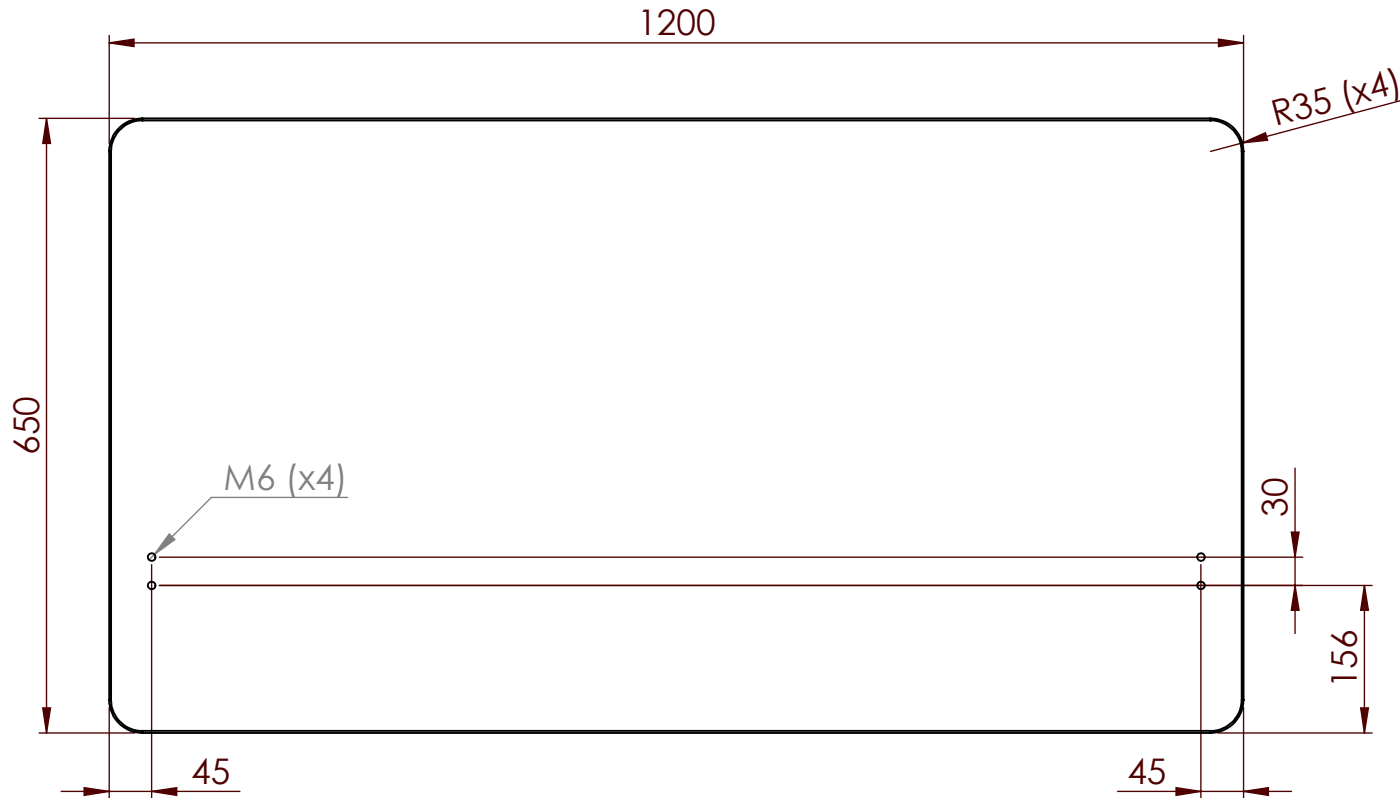

These measurements refer to the frame work and do not include upholstery, seam or zip

Tolerances (mm)			
Dimension			Deviation
(1)	-	20	±0,2
(20)	-	50	±0,5
(50)	-	200	±1,0
(200)	-		±2,0

Art.nr. 510120		Name Silent Express 1200x650		
Last saved by <b>Jonathan</b>	Last saved 2021-02-24	Material x	Rev -	Format A4
Created by <b>Jonathan</b>	Created date 2021-02-24		Scale 1:8	Page 1/1