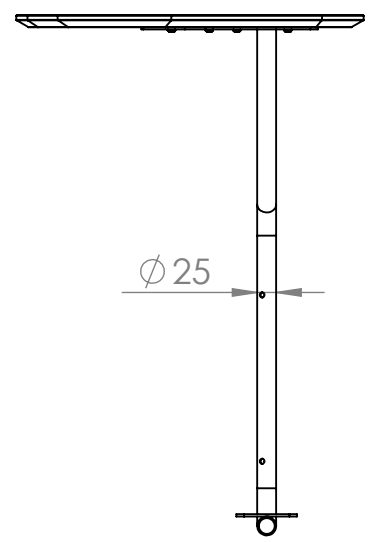

REVISIONS			
REV.	DESCRIPTION	DATE	BY

Art.nr.
 647170
 647171
 647172
 647173
 647174

Art.nr.	Name			
See list	RomboTable			
Last saved by	Last saved	Material	Rev	Format
Jonathan	2021-11-03			
Created by	Created date	Scale	Page	A4
Jonathan	2021-10-27			
		1:10	1/1	