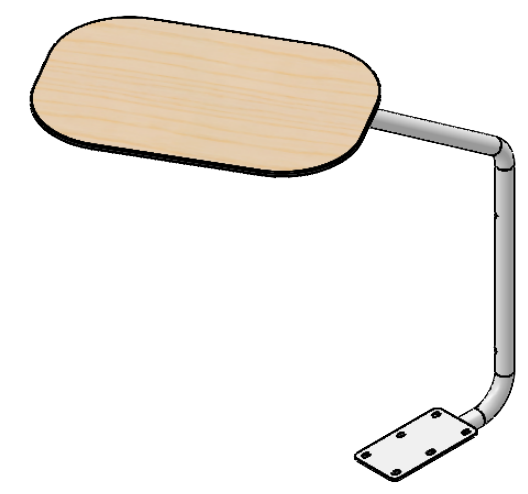

REVISIONS			
REV.	DESCRIPTION	DATE	BY

Art.nr.
 647170
 647171
 647172
 647173
 647174

Art.nr.	Name			
See list	RomboTable			
Last saved by	Last saved	Material	Rev	Format
Jonathan	2021-11-03			
Created by	Created date	Scale	Page	A4
Jonathan	2021-10-27			
		1:10	1/1	