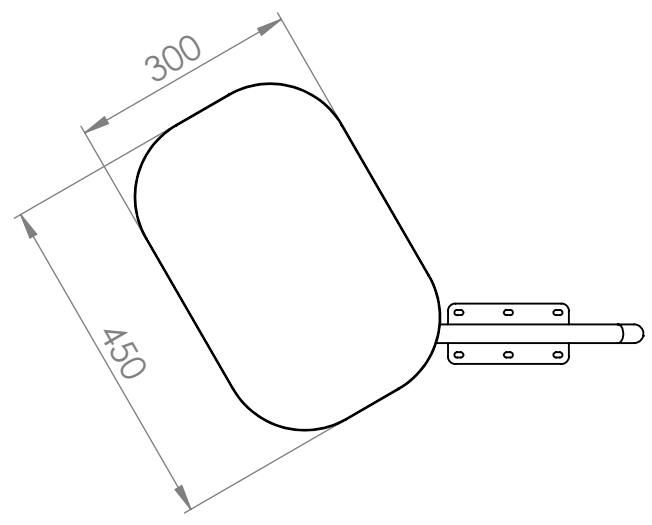

REVISIONS			
REV.	DESCRIPTION	DATE	BY

Art.nr.
 647170
 647171
 647172
 647173
 647174

Art.nr.	Name			
See list	RomboTable			
Last saved by	Last saved	Material	Rev	Format
Jonathan	2021-11-03			
Created by	Created date	Scale	Page	A4
Jonathan	2021-10-27			
		1:10	1/1	