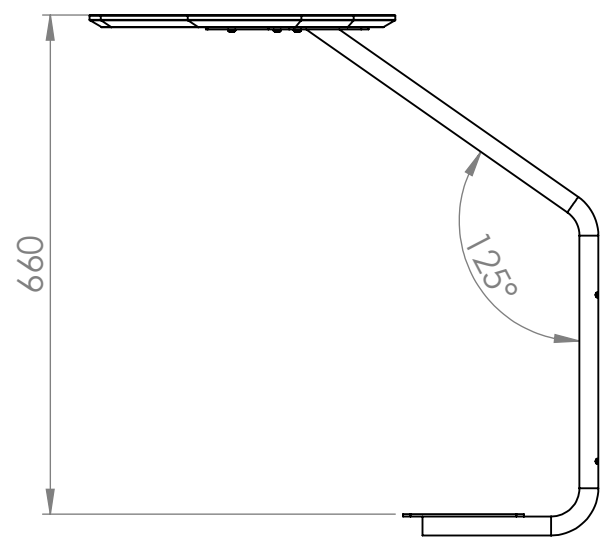

REVISIONS			
REV.	DESCRIPTION	DATE	BY

Art.nr.
 647170
 647171
 647172
 647173
 647174

Art.nr.	Name			
See list	RomboTable			
Last saved by	Last saved	Material	Rev	Format
Jonathan	2021-11-03			
Created by	Created date	Scale	Page	A4
Jonathan	2021-10-27			
		1:10	1/1	