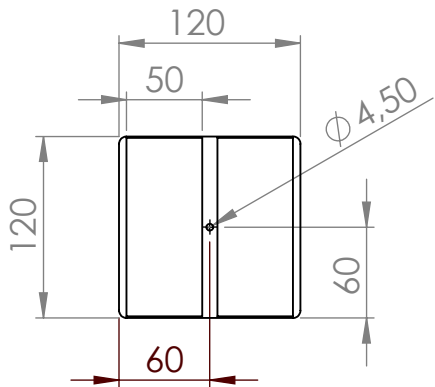

Kardborr platta (ingår) /
Including burdock plate (x4)

Kardborre /
burdock

Art.nr. 125412 125413		Name Sound Off Square EcoSUND 1000x1000x40 mm wall		
Last saved by Tolle	Last saved 2022-01-19	Material EcoSUND	Rev -	Format A4
Created by Tolle	Created date 2020-11-02		Scale 1:15	Page 1/1