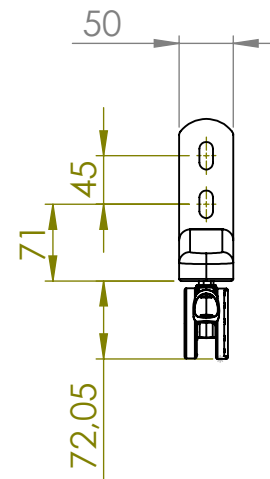

REVISIONS			
REV.	DESCRIPTION	DATE	BY

Art.nr. 643065		Name Footpackage Woodland with wheels for Sketch		
Last saved by <b>Nina</b>	Last saved <b>2020-11-18</b>	Material	Rev	Format <b>A4</b>
Created by <b>Nina</b>	Created date <b>2020-10-16</b>		Scale <b>1:7</b>	Page <b>1/1</b>