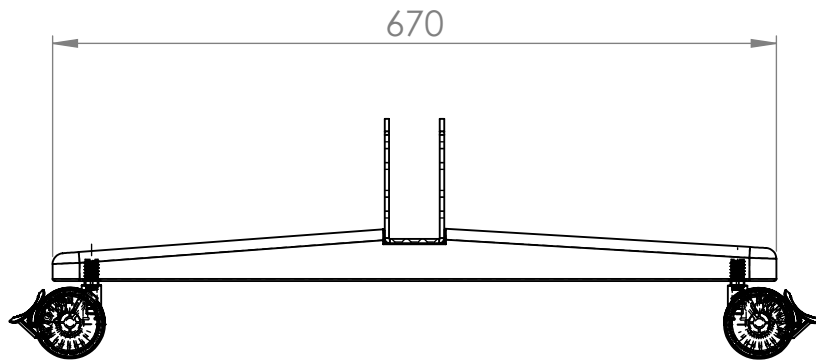

REVISIONS			
REV.	DESCRIPTION	DATE	BY

Art.nr. 643065		Name Footpackage Woodland with wheels for Sketch		
Last saved by <b>Nina</b>	Last saved <b>2020-11-18</b>	Material	Rev	Format <b>A4</b>
Created by <b>Nina</b>	Created date <b>2020-10-16</b>		Scale <b>1:7</b>	Page <b>1/1</b>