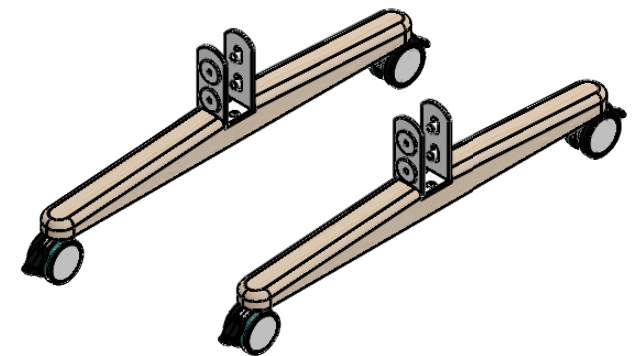

REVISIONS			
REV.	DESCRIPTION	DATE	BY

Art.nr. 643065		Name Footpackage Woodland with wheels for Sketch		
Last saved by <b>Nina</b>	Last saved <b>2020-11-18</b>	Material	Rev	Format <b>A4</b>
Created by <b>Nina</b>	Created date <b>2020-10-16</b>		Scale <b>1:7</b>	Page <b>1/1</b>