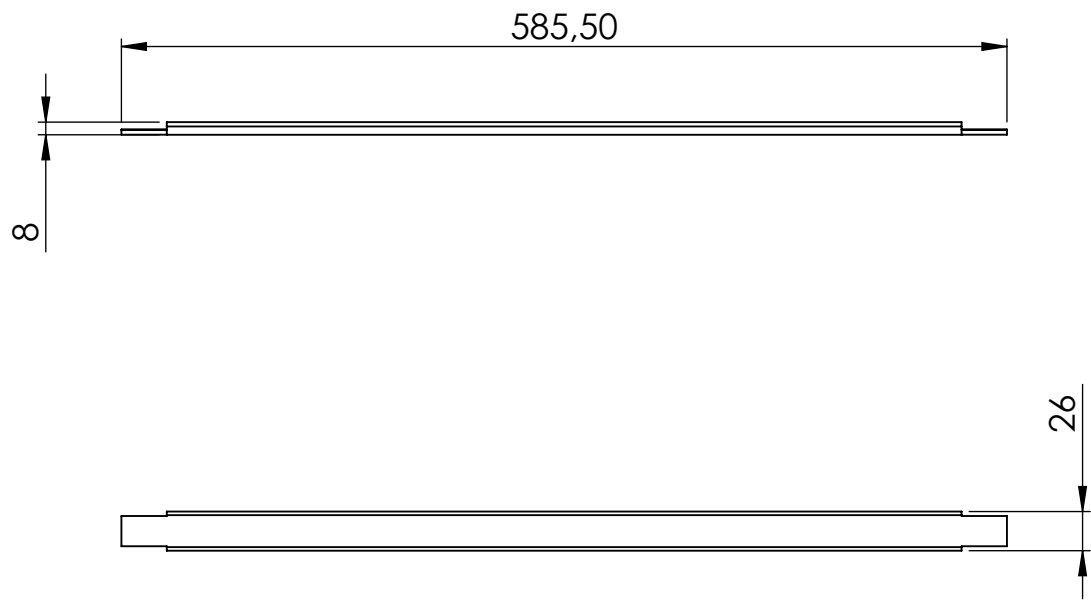

Art. no	Description
644163-1	AddOn Ceiling 625 - White RAL9003 GL30
644163-2	AddOn Ceiling 625 - Black RAL9005 GL30
644163-5	AddOn Ceiling 625 - Grey RAL7045 GL30
644163-21	AddOn Ceiling 625 - Green grey RAL7033 GL30
644163-22	AddOn Ceiling 625 - Blue grey RAL7031 GL30
644163-23	AddOn Ceiling 625 - Pearl beige RAL1035 GL30

REVISIONS			
REV.	DESCRIPTION	DATE	BY
A	Created drawing	2024-06-24	Fredrik

DETAIL A
SCALE 2 : 1

Quantity : 1 piece

© 2024

GÖTESSONS

Art.nr. 644163		Name AddOn Ceiling 625	
View placement 	General tolerance SS-ISO 2768-1 m	Material	
THIS DRAWING AND INFORMATION CONTAINED HEREIN ARE THE PROPERTY OF GÖTESSONS DESIGN GROUP AB AND SHALL BE RETURNED UPON DEMAND AND SHALL NOT BE REPRODUCED IN WHOLE OR IN PART TO ANYONE ELSE OR USED WITHOUT WRITTEN CONSENT OF GÖTESSONS DESIGN GROUP AB.		Rev A	Format A4
		Scale 1:5	Page 1/1