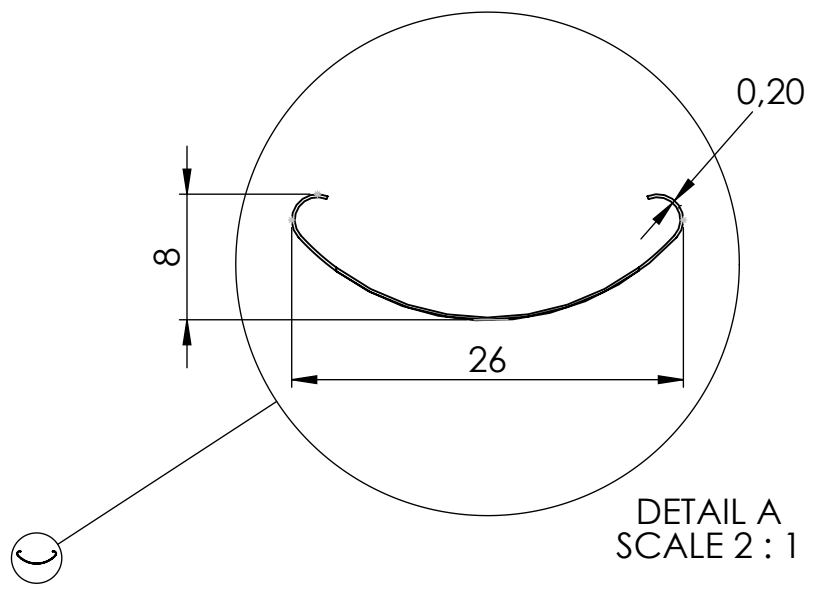

REVISIONS			
REV.	DESCRIPTION	DATE	BY
A	Created drawing	2024-06-24	Fredrik

DETAIL A
SCALE 2 : 1

Quantity : 1 piece

© 2024

GÖTESSONS

Art.nr. 644163		Name AddOn Ceiling 625	
View placement 	General tolerance SS-ISO 2768-1 m	Material	
THIS DRAWING AND INFORMATION CONTAINED HEREIN ARE THE PROPERTY OF GÖTESSONS DESIGN GROUP AB AND SHALL BE RETURNED UPON DEMAND AND SHALL NOT BE REPRODUCED IN WHOLE OR IN PART TO ANYONE ELSE OR USED WITHOUT WRITTEN CONSENT OF GÖTESSONS DESIGN GROUP AB.		Rev A	Format A4
		Scale 1:5	Page 1/1