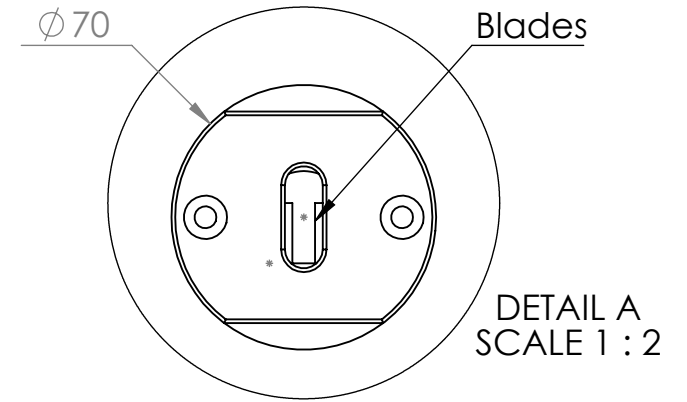

Connector female

Connector female

DETAIL A
SCALE 1 : 2

Connectors can swap places
to create different reef
combinations.

GÖTESSONS

Art.nr. 647600		Name Sandy mid section		
Last saved by Nina	Last saved 2023-04-19	Material	Rev	Format A4
Created by Sally	Created date 2022-11-01		Scale 1:12	Page 1/1