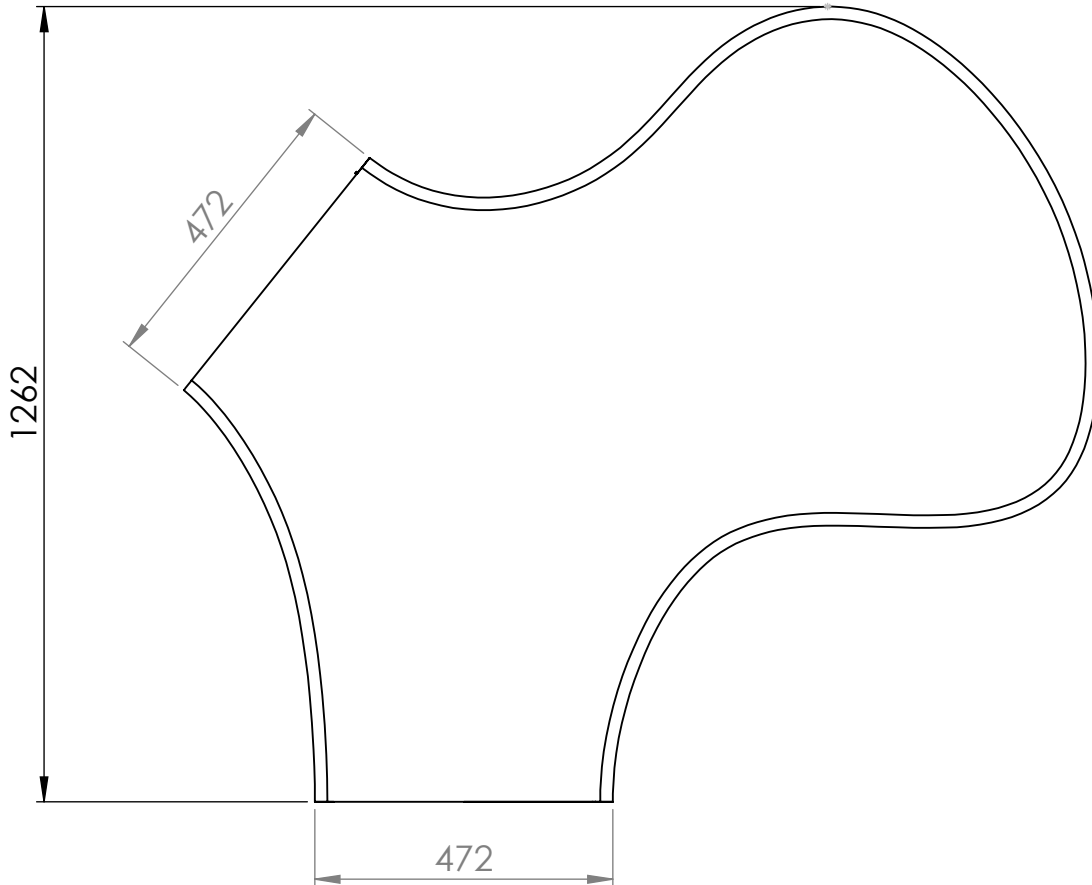

Connector female

Connector female

DETAIL A
SCALE 1 : 2

Connectors can swap places
to create different reef
combinations.

GÖTESSONS

Art.nr. 647600		Name Sandy mid section		
Last saved by Nina	Last saved 2023-04-19	Material	Rev	Format A4
Created by Sally	Created date 2022-11-01		Scale 1:12	Page 1/1