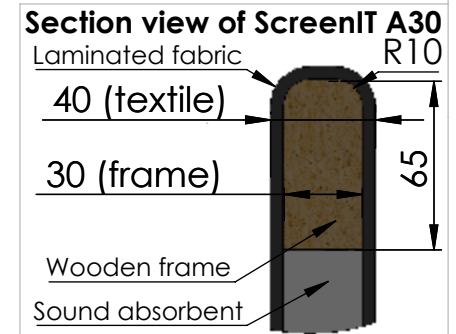

These measurements refer to the frame work and do not include upholstery, seam or zip

| Tolerances (mm) | | | |
|-----------------|---|-----|-----------|
| Dimension | | | Deviation |
| (1) | - | 20 | ±0,2 |
| (20) | - | 50 | ±0,5 |
| (50) | - | 200 | ±1,0 |
| (200) | - | | ±2,0 |

| | | | | | | |
|----------|------|---------|------------|-----------|---|-----|
| Material | x | Art.nr. | 553160 | Blad | 1/1 | A4 |
| Skala | 1:15 | Sign. | Tolle | Benämning | ScreenIT A30 Floor screen 1600x1600 Straight corner | |
| | | Datum | 2016-10-05 | | | Rev |
| | | | | | | - |