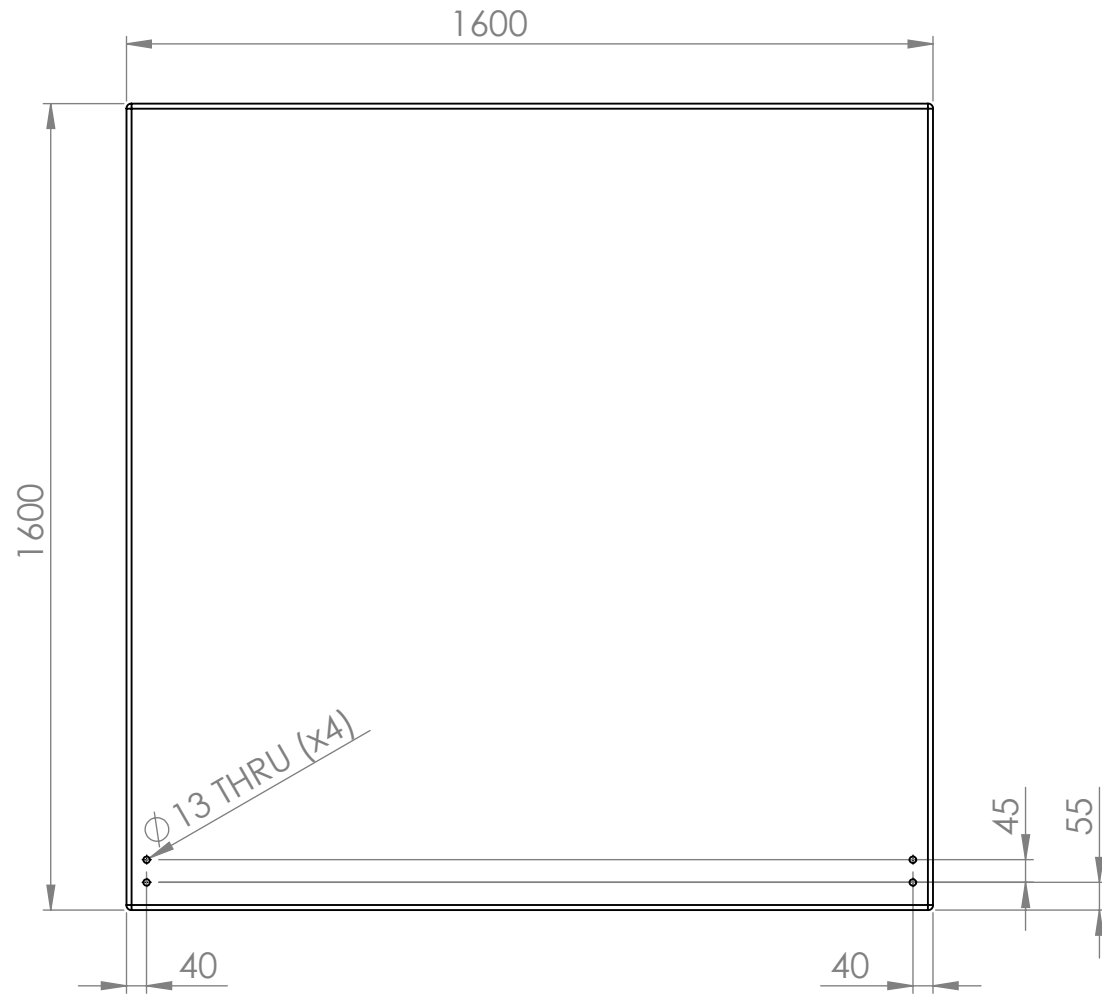

These measurements refer to the frame work and do not include upholstery, seam or zip

| Tolerances (mm) | | | |
|-----------------|---|-----|-----------|
| Dimension | | | Deviation |
| (1) | - | 20 | ±0,2 |
| (20) | - | 50 | ±0,5 |
| (50) | - | 200 | ±1,0 |
| (200) | - | | ±2,0 |

| | | | | | | |
|----------|------|---------|------------|-----------|---|-----|
| Material | x | Art.nr. | 553160 | Blad | 1/1 | A4 |
| Skala | 1:15 | Sign. | Tolle | Benämning | ScreenIT A30 Floor screen 1600x1600 Straight corner | |
| | | Datum | 2016-10-05 | | | Rev |
| | | | | | | - |