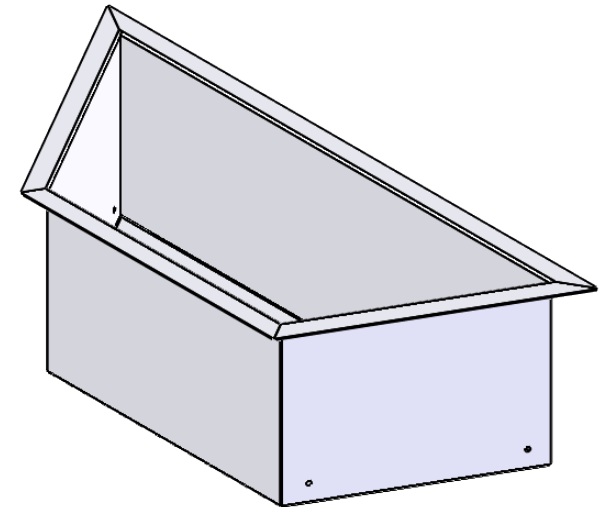

REVISIONS			
REV.	DESCRIPTION	DATE	BY

SECTION A-A

Art.nr. 610086		Name Re Turnit plant box		
Last saved by <b>Jonathan</b>	Last saved <b>2020-11-27</b>	Material <b>Steel</b>	Rev	Format <b>A4</b>
Created by <b>Jonathan</b>	Created date <b>2020-11-27</b>		Scale <b>1:6</b>	Page <b>1/1</b>