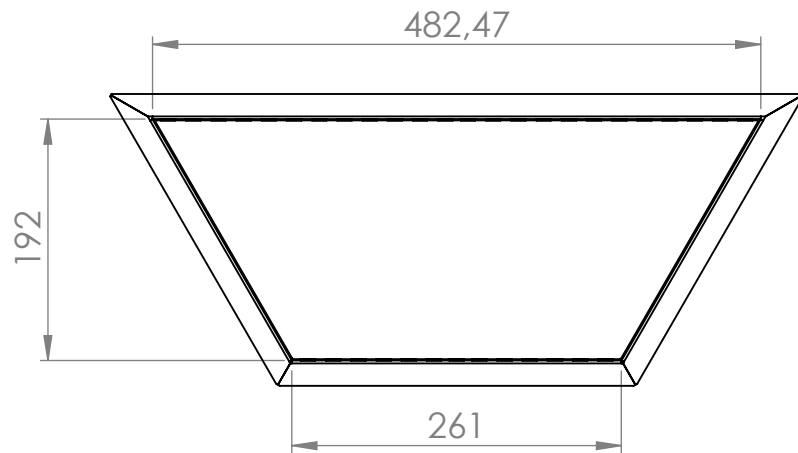

REVISIONS			
REV.	DESCRIPTION	DATE	BY

SECTION A-A

Art.nr. 610086		Name Re Turnit plant box		
Last saved by <b>Jonathan</b>	Last saved <b>2020-11-27</b>	Material <b>Steel</b>	Rev	Format <b>A4</b>
Created by <b>Jonathan</b>	Created date <b>2020-11-27</b>		Scale <b>1:6</b>	Page <b>1/1</b>