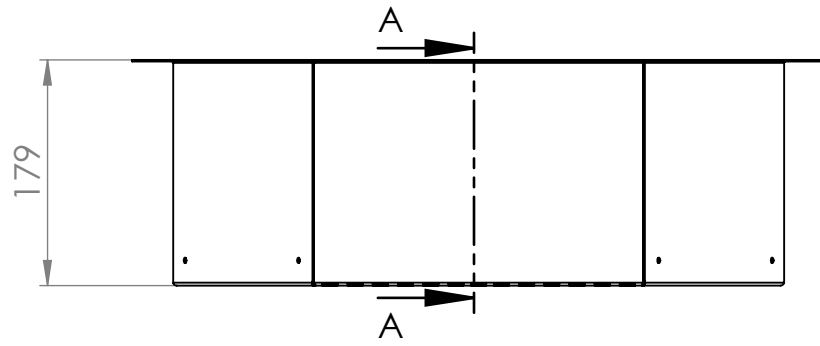

REVISIONS			
REV.	DESCRIPTION	DATE	BY

SECTION A-A

Art.nr. 610086		Name Re Turnit plant box		
Last saved by <b>Jonathan</b>	Last saved <b>2020-11-27</b>	Material <b>Steel</b>	Rev	Format <b>A4</b>
Created by <b>Jonathan</b>	Created date <b>2020-11-27</b>		Scale <b>1:6</b>	Page <b>1/1</b>