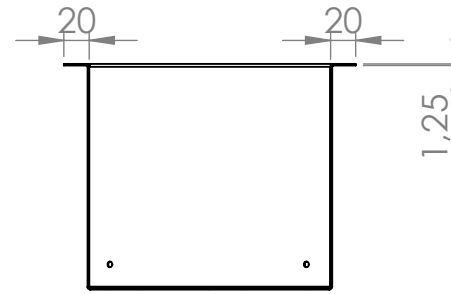

REVISIONS			
REV.	DESCRIPTION	DATE	BY

SECTION A-A

Art.nr. 610086		Name Re Turnit plant box		
Last saved by <b>Jonathan</b>	Last saved <b>2020-11-27</b>	Material <b>Steel</b>	Rev	Format <b>A4</b>
Created by <b>Jonathan</b>	Created date <b>2020-11-27</b>		Scale <b>1:6</b>	Page <b>1/1</b>