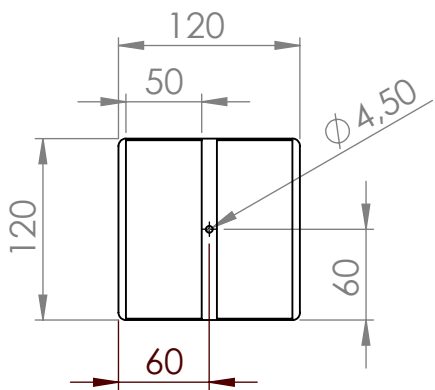

Kardborr platta (ingår) /
Including burdock plate (x4)

Kardborre /
burdock

 GÖTESSONS				
		Art.nr.	Name	
125422 125423		Sound Off Rectangular EcoSUND 800x600x40 mm wall		
Last saved by	Last saved	Material	Rev	Format
Tolle	2022-01-19		EcoSUND	-
Created by	Created date	EcoSUND	Scale	Page
Tolle	2020-11-02		1:10	1/1