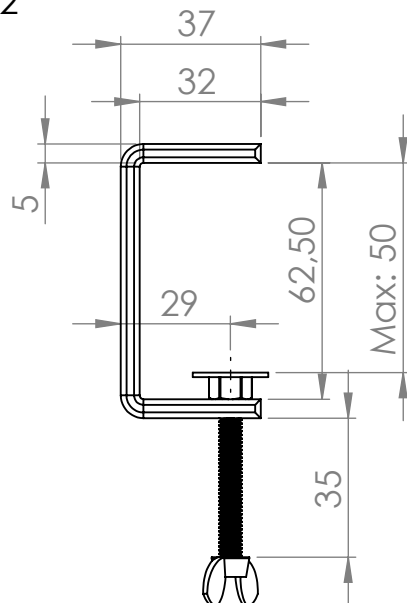

Clamps x2

Art.nr. 697038		Name Office Power Clamp 2 extensions incl. clamps, 2,80m cable SE		
Last saved by Tolle	Last saved 2019-02-27	Material x	Rev -	Format A4
Created by Tolle	Created date 2018-02-26		Scale 1:2	Page 1/1