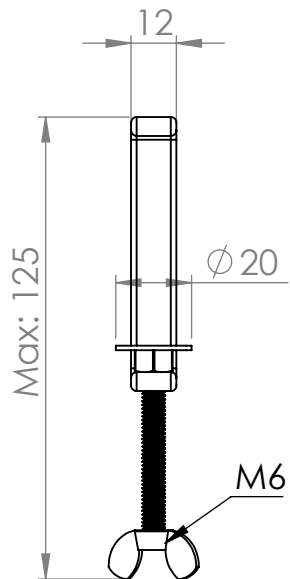

Clamps x2

Art.nr. 697038		Name Office Power Clamp 2 extensions incl. clamps, 2,80m cable SE		
Last saved by Tolle	Last saved 2019-02-27	Material x	Rev -	Format A4
Created by Tolle	Created date 2018-02-26		Scale 1:2	Page 1/1