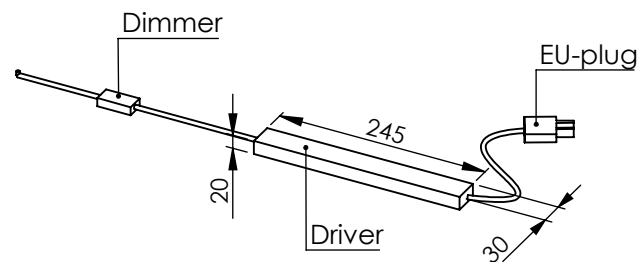

For A30 screens

Cable included and mounted on product.

Grey textile cable 585mm to dimmer

Grey textile cable 3100mm to driver

White plastic cable with E-plug 1000 mm (exchangeable)

Art.nr. 821166		Name Woodlight 1300 mm A30		
Last saved by Sally	Last saved 2023-05-29	Material White stained solid wood, Ash	Rev	Format A4
Created by Sally	Created date 2022-09-28	Metal brackets	Scale 1:4	Page 1/1