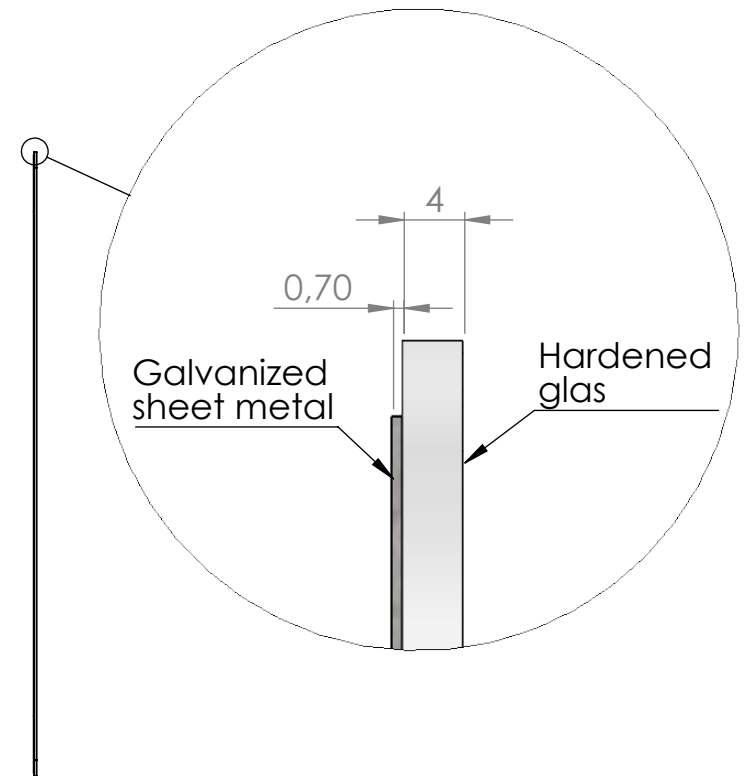

DETAIL B
SCALE 2 : 1

See sheet metal page 2

 GÖTESSONS				
Art.nr. 101016		Name Sketch writing board floor screen 1590x990		
Last saved by Tolle	Last saved 2020-11-24	Material Hardened glas Galvanized sheet metal	Rev -	Format A4
Created by Tolle	Created date 2017-11-14		Scale 1:12	Page 1/2

 GÖTESSONS				
Art.nr.	Name			
101016	Sketch writing board floor screen 1590x990			
Last saved by	Last saved	Material	Rev	Format
Tolle	2020-11-24	Galvanized sheet metal	-	A4
Created by	Created date		Scale	Page
Tolle	2017-11-14	1:10	2/2	