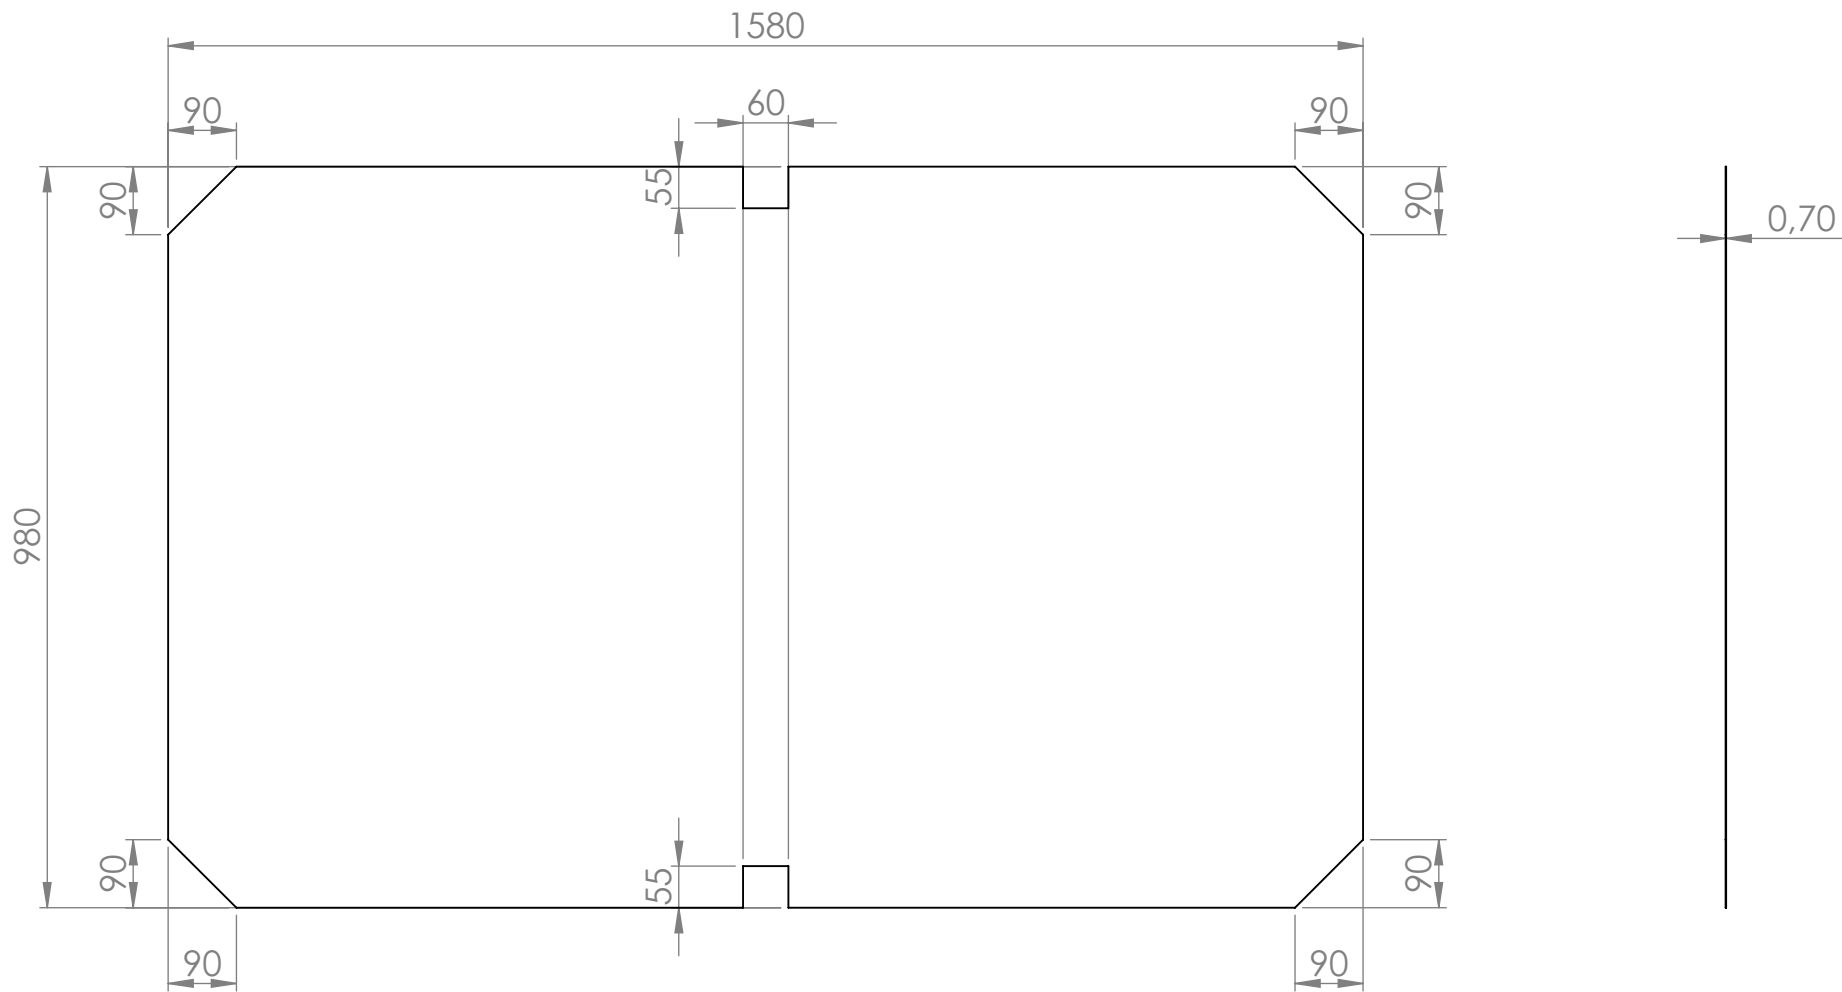

DETAIL B
SCALE 2 : 1

See sheet metal page 2

 GÖTESSONS				
Art.nr. 101016		Name Sketch writing board floor screen 1590x990		
Last saved by Tolle	Last saved 2020-11-24	Material Hardened glas Galvanized sheet metal	Rev -	Format A4
Created by Tolle	Created date 2017-11-14		Scale 1:12	Page 1/2

 GÖTESSONS				
Art.nr.	Name			
101016	Sketch writing board floor screen 1590x990			
Last saved by	Last saved	Material	Rev	Format
Tolle	2020-11-24	Galvanized sheet metal	-	A4
Created by	Created date		Scale	Page
Tolle	2017-11-14	1:10	2/2	