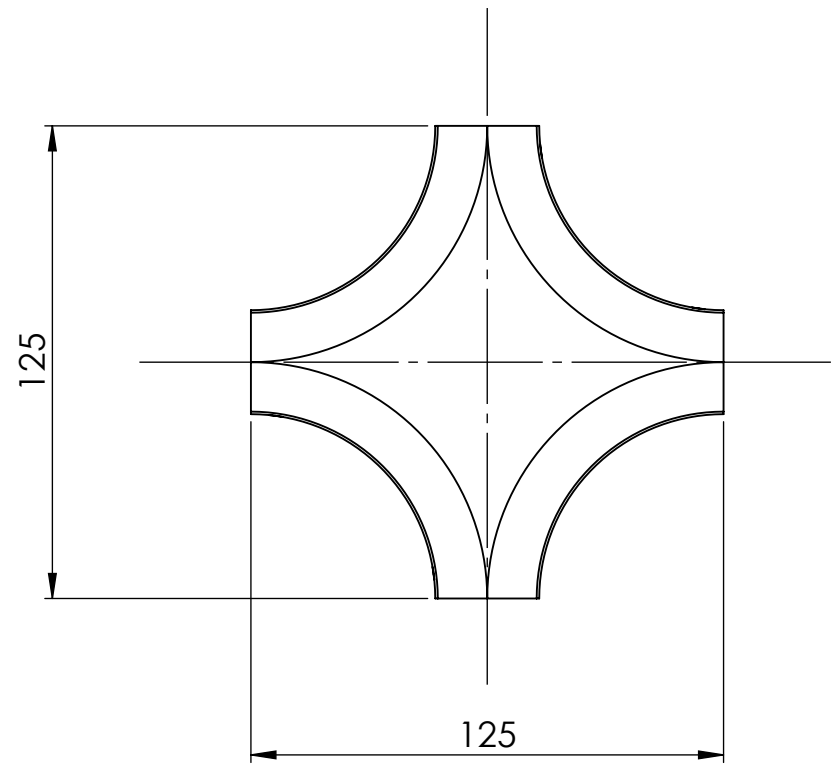

Art. no	Description
644157-1	AddOn Ceiling Cross - White RAL9003 GL30
644157-2	AddOn Ceiling Cross - Black RAL9005 GL30
644157-5	AddOn Ceiling Cross - Grey RAL7045 GL30
644157-21	AddOn Ceiling Cross - Green grey RAL7033 GL30
644157-22	AddOn Ceiling Cross - Blue grey RAL7031 GL30
644157-23	AddOn Ceiling Cross - Pearl beige RAL1035 GL30

REVISIONS			
REV.	DESCRIPTION	DATE	BY
A	Created drawing	2024-03-28	Fredrik

Quantity: 1 piece

© 2024

GÖTESSONS

Art.nr. 644157		Name AddOn Ceiling Cross 125x125 mm	
View placement 	General tolerance SS-ISO 2768-1 m	Material	
THIS DRAWING AND INFORMATION CONTAINED HEREIN ARE THE PROPERTY OF GÖTESSONS DESIGN GROUP AB AND SHALL BE RETURNED UPON DEMAND AND SHALL NOT BE REPRODUCED IN WHOLE OR IN PART TO ANYONE ELSE OR USED WITHOUT WRITTEN CONSENT OF GÖTESSONS DESIGN GROUP AB.		Rev A	Format A4
		Scale 1:2	Page 1/1