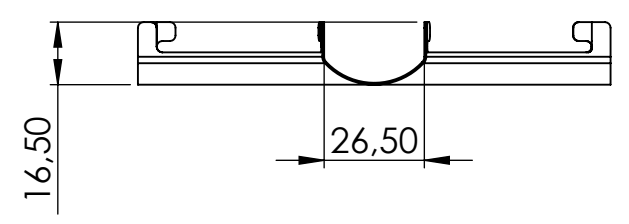

Art. no	Description
644157-1	AddOn Ceiling Cross - White RAL9003 GL30
644157-2	AddOn Ceiling Cross - Black RAL9005 GL30
644157-5	AddOn Ceiling Cross - Grey RAL7045 GL30
644157-21	AddOn Ceiling Cross - Green grey RAL7033 GL30
644157-22	AddOn Ceiling Cross - Blue grey RAL7031 GL30
644157-23	AddOn Ceiling Cross - Pearl beige RAL1035 GL30

REVISIONS			
REV.	DESCRIPTION	DATE	BY
A	Created drawing	2024-03-28	Fredrik

Quantity: 1 piece

© 2024

GÖTESSONS

Art.nr. 644157		Name AddOn Ceiling Cross 125x125 mm	
View placement 	General tolerance SS-ISO 2768-1 m	Material	
THIS DRAWING AND INFORMATION CONTAINED HEREIN ARE THE PROPERTY OF GÖTESSONS DESIGN GROUP AB AND SHALL BE RETURNED UPON DEMAND AND SHALL NOT BE REPRODUCED IN WHOLE OR IN PART TO ANYONE ELSE OR USED WITHOUT WRITTEN CONSENT OF GÖTESSONS DESIGN GROUP AB.		Rev A	Format A4
		Scale 1:2	Page 1/1