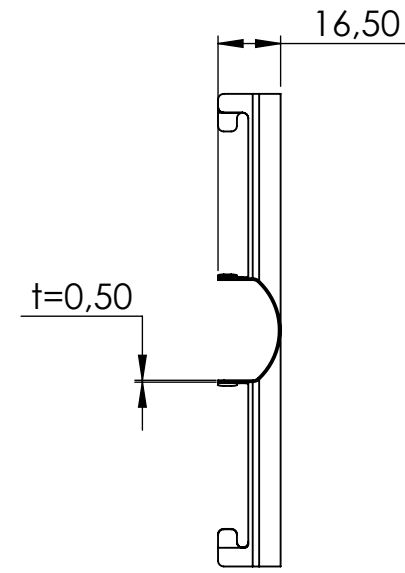

Art. no	Description
644157-1	AddOn Ceiling Cross - White RAL9003 GL30
644157-2	AddOn Ceiling Cross - Black RAL9005 GL30
644157-5	AddOn Ceiling Cross - Grey RAL7045 GL30
644157-21	AddOn Ceiling Cross - Green grey RAL7033 GL30
644157-22	AddOn Ceiling Cross - Blue grey RAL7031 GL30
644157-23	AddOn Ceiling Cross - Pearl beige RAL1035 GL30

REVISIONS			
REV.	DESCRIPTION	DATE	BY
A	Created drawing	2024-03-28	Fredrik

Quantity: 1 piece

© 2024

GÖTESSONS

Art.nr. 644157		Name AddOn Ceiling Cross 125x125 mm	
View placement 	General tolerance SS-ISO 2768-1 m	Material	
THIS DRAWING AND INFORMATION CONTAINED HEREIN ARE THE PROPERTY OF GÖTESSONS DESIGN GROUP AB AND SHALL BE RETURNED UPON DEMAND AND SHALL NOT BE REPRODUCED IN WHOLE OR IN PART TO ANYONE ELSE OR USED WITHOUT WRITTEN CONSENT OF GÖTESSONS DESIGN GROUP AB.		Rev A	Format A4
		Scale 1:2	Page 1/1