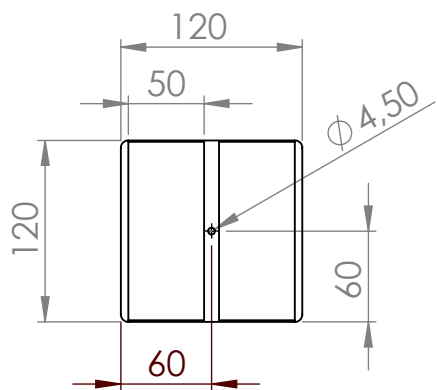

Kardborr platta (ingår) /
Including burdock plate (x4)

Kardborre /
burdock

 GÖTESSONS				
Art.nr. 125398 125399		Name Sound Off Rectangular EcoSUND 1000x600x50 mm wall		
Last saved by Tolle		Last saved 2022-01-19	Material EcoSUND	Rev -
Created by Tolle		Created date 2020-02-04	Scale 1:10	Format A4 Page 1/1