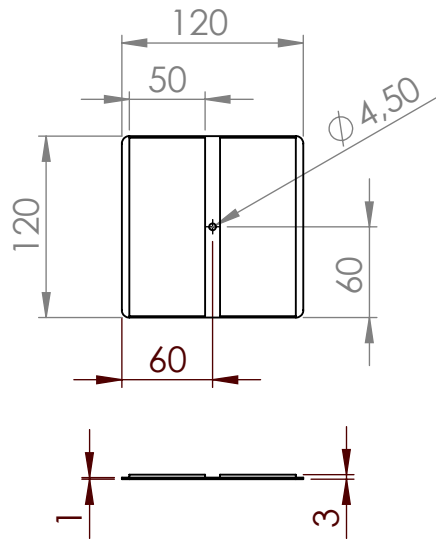

Kardborr platta (ingår) /
Including burdock plate (x4)

Kardborre /
burdock

Art.nr. 125386 125387		Name Sound Off Circle EcoSUND Ø1100mm wall		
Last saved by Tolle	Last saved 2022-01-19	Material EcoSUND	Rev -	Format A4
Created by Tolle	Created date 2015-12-28		Scale 1:12	Page 1/1