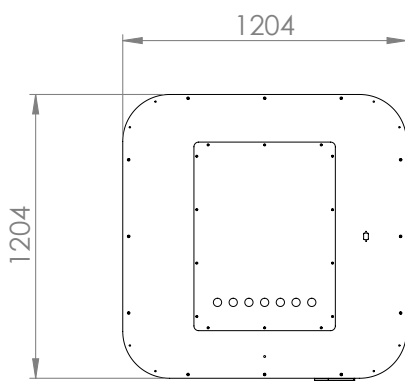

Technical information

CASA

FROM: GÖTESSONS

GÖTESSONS

MEASUREMENTS AND DIMENSIONS

Externally: (mm)	1204x1204 H: 2325
Internally: (mm)	1016x1016 H: 2040
Table height:	1100
Table dimensions:	D: 380/226 B: 972
Stool: (optional)	Seat height 750
Weight: (kg)	400
Minimal ceiling height (mm)	2400

* Tested according to ISO 23351-1:2020

Designer: o4i Design Studio.

Do you want to make your pod bookable?

Then we recommend the digital booking solution from **AWAIO**

MEASUREMENTS AND DIMENSIONS

CASA

FROM: GÖTESSONS