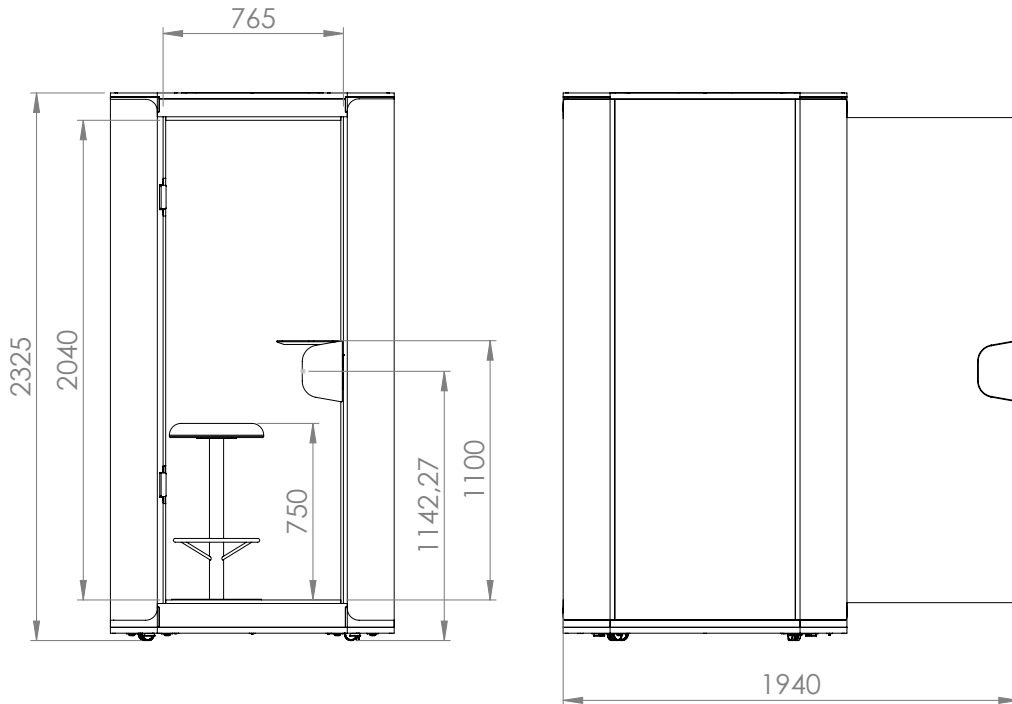

Technical information

CASA

FROM: GÖTESSONS

GÖTESSONS

MEASUREMENTS AND DIMENSIONS

Externally: (mm)	1204x1204 H: 2325
Internally: (mm)	1016x1016 H: 2040
Table height:	1100
Table dimensions:	D: 380/226 B: 972
Stool: (optional)	Seat height 750
Weight: (kg)	400
Minimal ceiling height (mm)	2400

* Replaceable

EXTERIOR

Outer walls:	Laminate / textile Carlow from Camira
Glass:	Acoustic laminated glass (8,76mm)
Foot:	Wheels and adjustable feet (adjustable from the inside)
Door:	Left-hinged, magnetic closure

* Tested according to ISO 23351-1:2020

Designer: o4i Design Studio.

Do you want to make your pod bookable?

Then we recommend the digital booking solution from **AWAIO**

MEASUREMENTS AND DIMENSIONS

CASA

FROM: GÖTESSONS