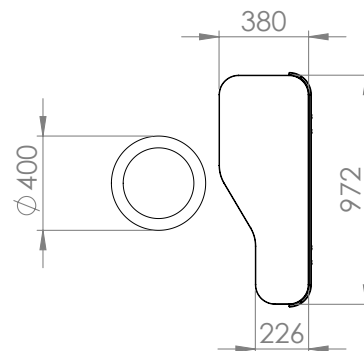

Technical information

CASA

FROM: GÖTESSONS

GÖTESSONS

MEASUREMENTS AND DIMENSIONS

Externally: (mm)	1204x1204 H: 2325
Internally: (mm)	1016x1016 H: 2040
Table height:	1100
Table dimensions:	D: 380/226 B: 972
Stool: (optional)	Seat height 750
Weight: (kg)	400
Minimal ceiling height (mm)	2400

* Tested according to ISO 23351-1:2020

Designer: o4i Design Studio.

Do you want to make your pod bookable?

Then we recommend the digital booking solution from **AWAIO**

MEASUREMENTS AND DIMENSIONS

CASA

FROM: GÖTESSONS