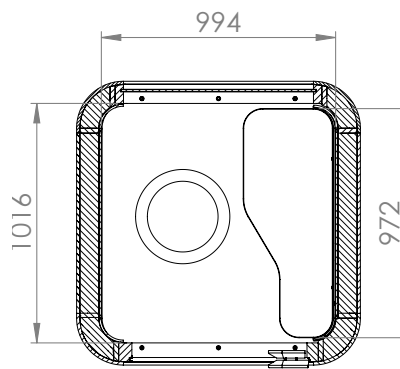

Technical information

CASA

FROM: GÖTESSONS

GÖTESSONS

MEASUREMENTS AND DIMENSIONS

Externally: (mm)	1204x1204 H: 2325
Internally: (mm)	1016x1016 H: 2040
Table height:	1100
Table dimensions:	D: 380/226 B: 972
Stool: (optional)	Seat height 750
Weight: (kg)	400
Minimal ceiling height (mm)	2400

* Tested according to ISO 23351-1:2020

Designer: o4i Design Studio.

Do you want to make your pod bookable?

Then we recommend the digital booking solution from **AWAIO**

MEASUREMENTS AND DIMENSIONS

CASA

FROM: GÖTESSONS