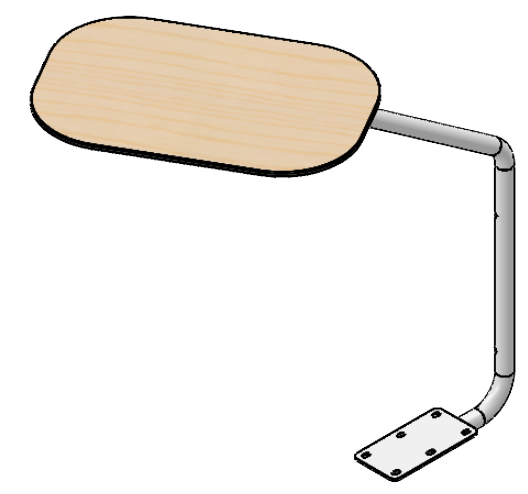

REVISIONS			
REV.	DESCRIPTION	DATE	BY

Art.nr.
 647170
 647171
 647172
 647173
 647174

Art.nr.	Name			
See list	RomboTable			
Last saved by	Last saved	Material	Rev	Format
Jonathan	2021-11-03			
Created by	Created date	Scale	Page	A4
Jonathan	2021-10-27			