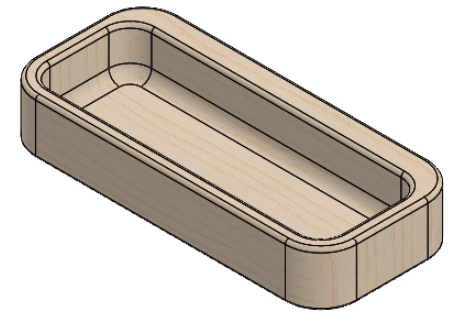

REVISIONS			
REV.	DESCRIPTION	DATE	BY

Art.nr.	637123	Name	Pen shelf magnetic Woodland	
---------	--------	------	-----------------------------	--

Last saved by	Nina	Last saved	2020-10-21	Material	Rev	Format
Created by	Nina	Created date	2020-10-07		Scale	Page
					1:2	1/1