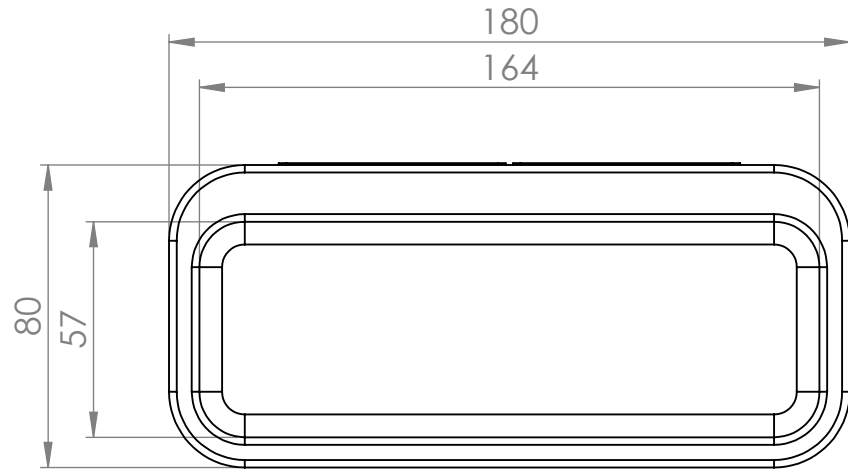

REVISIONS			
REV.	DESCRIPTION	DATE	BY

Art.nr.	637123	Name	Pen shelf magnetic Woodland	
---------	--------	------	-----------------------------	--

Last saved by	Nina	Last saved	2020-10-21	Material	Rev	Format
Created by	Nina	Created date	2020-10-07		Scale	Page
					1:2	1/1