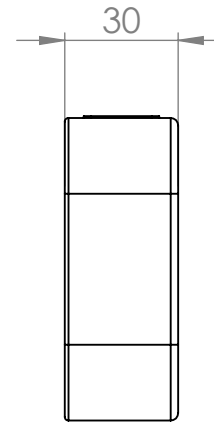

REVISIONS			
REV.	DESCRIPTION	DATE	BY

Art.nr.	637123	Name	Pen shelf magnetic Woodland	
---------	--------	------	-----------------------------	--

Last saved by	Nina	Last saved	2020-10-21	Material	Rev	Format
Created by	Nina	Created date	2020-10-07		Scale	Page
					1:2	1/1