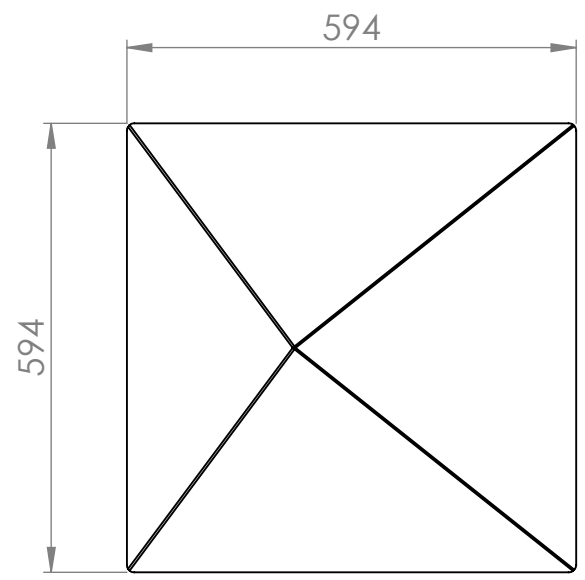

REVISIONS			
REV.	DESCRIPTION	DATE	BY

Art.nr.	644085	Name	Tipi asymmetric	
---------	--------	------	-----------------	--

Last saved by	Nina	Last saved	2022-04-04	Material	Rev		Format	A4
Created by	Nina	Created date	2021-06-02		Scale	1:10	Page	1/1