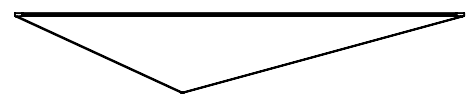

REVISIONS			
REV.	DESCRIPTION	DATE	BY

Art.nr.	644085	Name	Tipi asymmetric	
---------	--------	------	-----------------	--

Last saved by	Nina	Last saved	2022-04-04	Material	Rev		Format	A4
Created by	Nina	Created date	2021-06-02		Scale	1:10	Page	1/1