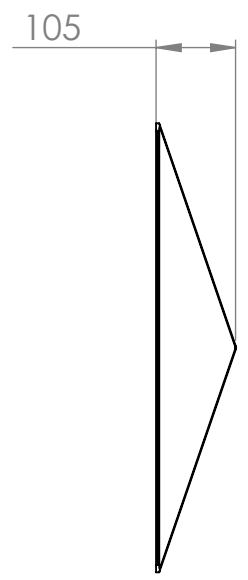

REVISIONS			
REV.	DESCRIPTION	DATE	BY

Art.nr.	644085	Name	Tipi asymmetric	
---------	--------	------	-----------------	--

Last saved by	Nina	Last saved	2022-04-04	Material	Rev		Format	A4
Created by	Nina	Created date	2021-06-02		Scale	1:10	Page	1/1