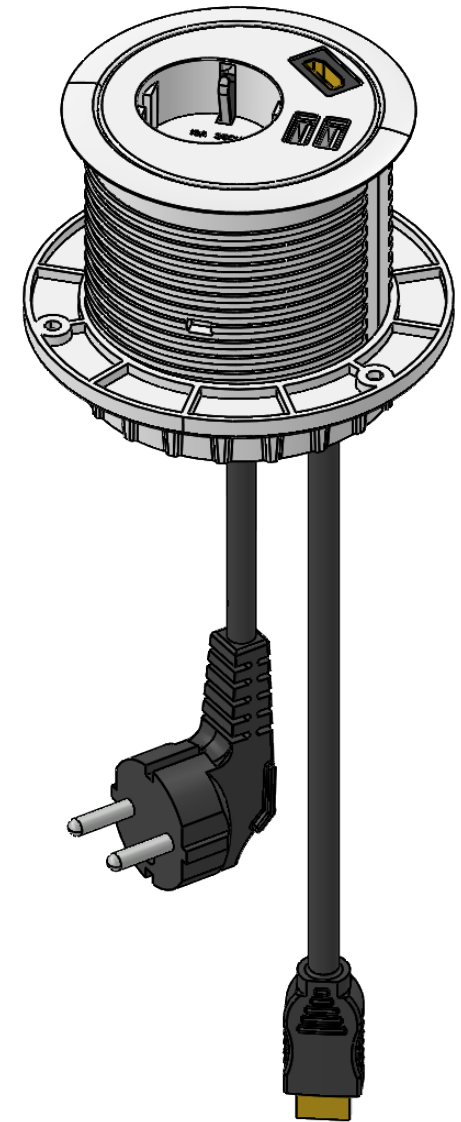

**Table cut out: Ø80mm**

Art.nr. 721501		Name Max Power Grommet 1 power, 1 HDMI, 2 USB charging		
Last saved by Tolle	Last saved 2019-12-03	Material	Rev	Format A4
Created by Tolle	Created date 2019-12-03		Scale 1:2	Page 1/1