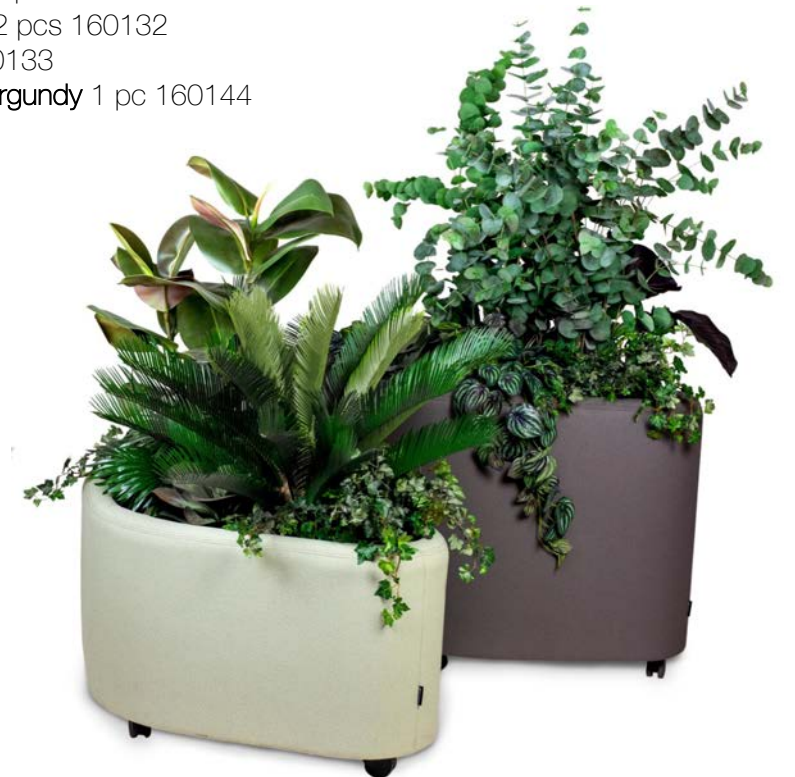

REMEMBER!
Leca 40L 160096
Wood Chips brown 40L 160065

Romboplanter H450 mm, beige:
Ficus elastica 1 pc 160135
Cycas palm 1 pc 160014
Kalanchoe 2 pcs 160131
Ivy 3 pcs 160133
Palm 2 pcs 160141

Romboplanter H650 mm, brown:
Eukalyptus 2 pcs 160071
Yuccapalm pc 160152
Kalanchoe 3 pcs 160131
Peperomia 2 pcs 160132
Ivy 1 pc 160133
Kalathea burgundy 1 pc 160144