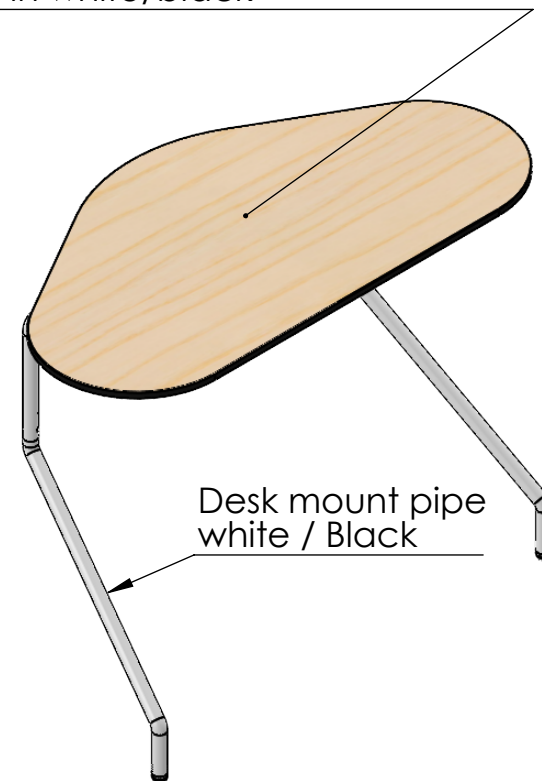

Table in laminate, underside and edge painted in white/black

- 647360-1: Ash / white
- 647360-2: Ash / black
- 647361-1: Oak / white
- 647361-2: Oak / black
- 647362-1: Walnut / white
- 647362-2: Walnut / black
- 647363-1: White / white
- 647363-2: White / black
- 647364-1: Black / white
- 647364-2: Black / black

GÖTESSONS

Art.nr. See list		Name RomboWork Table including desk mounts pipe		
Last saved by Tolle	Last saved 2023-09-07	Material	Rev	Format A4
Created by Tolle	Created date 2023-09-07		Scale 1:12	Page 1/1