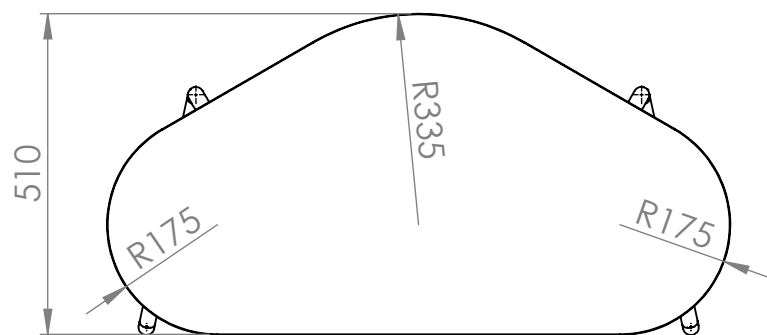

Table in laminate, underside and edge painted in white/black

- 647360-1: Ash / white
- 647360-2: Ash / black
- 647361-1: Oak / white
- 647361-2: Oak / black
- 647362-1: Walnut / white
- 647362-2: Walnut / black
- 647363-1: White / white
- 647363-2: White / black
- 647364-1: Black / white
- 647364-2: Black / black

GÖTESSONS

Art.nr. See list		Name RomboWork Table including desk mounts pipe		
Last saved by Tolle	Last saved 2023-09-07	Material	Rev	Format A4
Created by Tolle	Created date 2023-09-07		Scale 1:12	Page 1/1