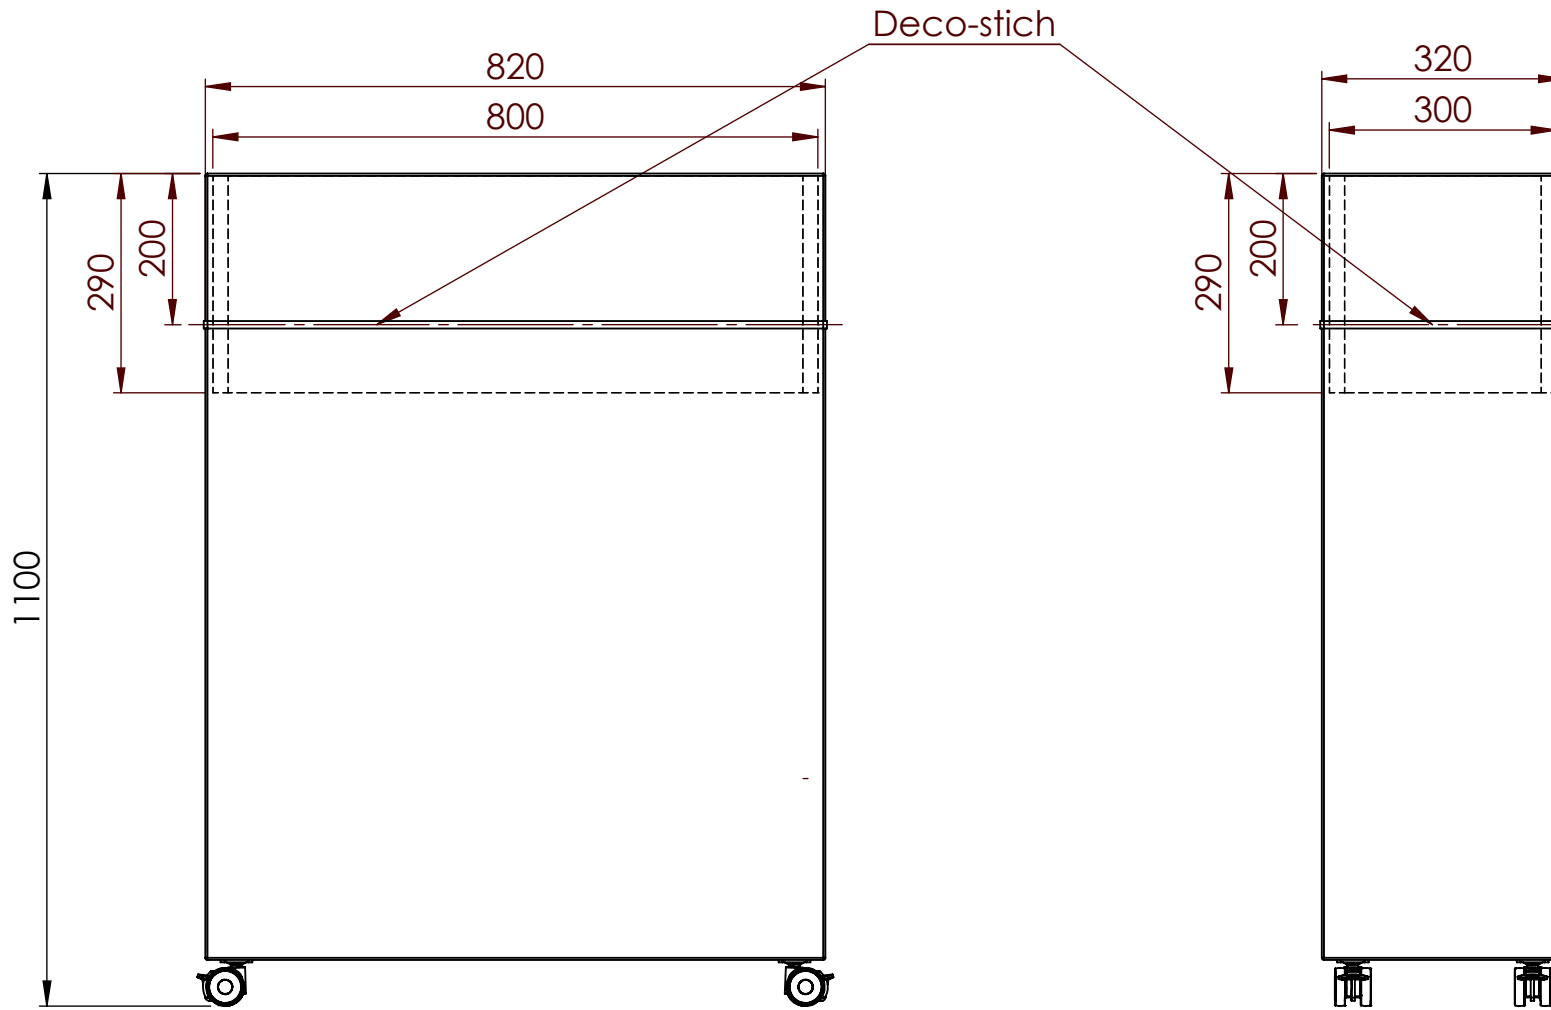

These measurements refer to the frame work and do not include upholstery, seam or zip

		GÖTESSONS		
Art.nr. 161080 & 161081		Name Plant divider Small H: 1100 mm		
Last saved by Tolle	Last saved 2022-04-12	Material	Rev -	Format A4
Created by Tolle	Created date 2022-04-12		Scale 1:10	Page 1/1