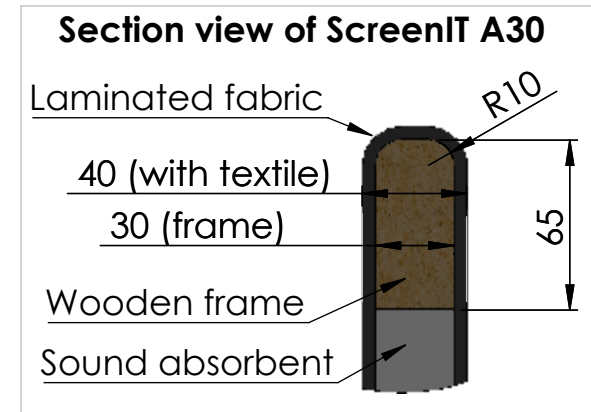

Tolerances (mm)			
Dimension			Deviation
(2)	-	50	±0,5
(50)	-	200	±1,0
(200)	-	500	±1,5
(500)	-	500+	±2,0

These measurements refer to the frame work and do not include upholstery, seam or zip

Laminated fabric
Textile: 100% Polyester (Event Screen)
Core: Wooden frame
Zip: Plastic
Seam: Polyester

Absorption: A-classified ISO 354, NT ACOU 085
Flammability: MVSS 302, ISO3795 (SE)

Material	x	Art.nr.	130140	Blad	1/1	A4
Skala	1:1	Sign.	Jonte	Benämning	The Hut tak 1400x1300	
		Datum	2016-03-30	Rev	-	