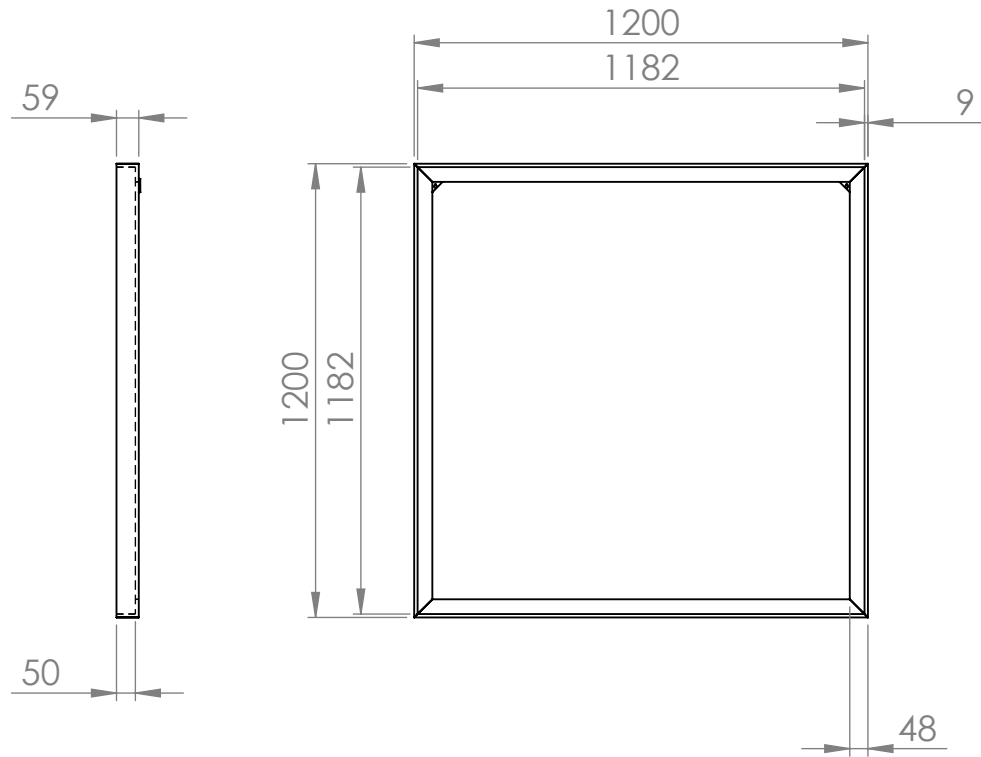

REVISIONS			
REV.	DESCRIPTION	DATE	BY
	Created drawing		lda

Mounting detail on the back of the frame

DETAIL  
SCALE 1 : 5

Frame comes in:  
- 7 Oak  
- 8 Walnut

**GÖTESSONS** © 2024

Art.nr. 125730		Name Träram 1200x1200			
View placement 	General tolerance SS-ISO 2768-1 m	Material			
THIS DRAWING AND INFORMATION CONTAINED HEREIN ARE THE PROPERTY OF GÖTESSONS DESIGN GROUP AB AND SHALL BE RETURNED UPON DEMAND AND SHALL NOT BE REPRODUCED IN WHOLE OR IN PART TO ANYONE ELSE OR USED WITHOUT WRITTEN CONSENT OF GÖTESSONS DESIGN GROUP AB.		Rev A	Format A4	Scale 1:20	Page 1/2

Please note: 40 mm Ecosund

**GÖTESSONS** © 2024

Art.nr. 125730		Name			
View placement 	General tolerance SS-ISO 2768-1 m	Material			
THIS DRAWING AND INFORMATION CONTAINED HEREIN ARE THE PROPERTY OF GÖTESSONS DESIGN GROUP AB AND SHALL BE RETURNED UPON DEMAND AND SHALL NOT BE REPRODUCED IN WHOLE OR IN PART TO ANYONE ELSE OR USED WITHOUT WRITTEN CONSENT OF GÖTESSONS DESIGN GROUP AB.		Rev A	Format A4	Scale 1:20	Page 2/2