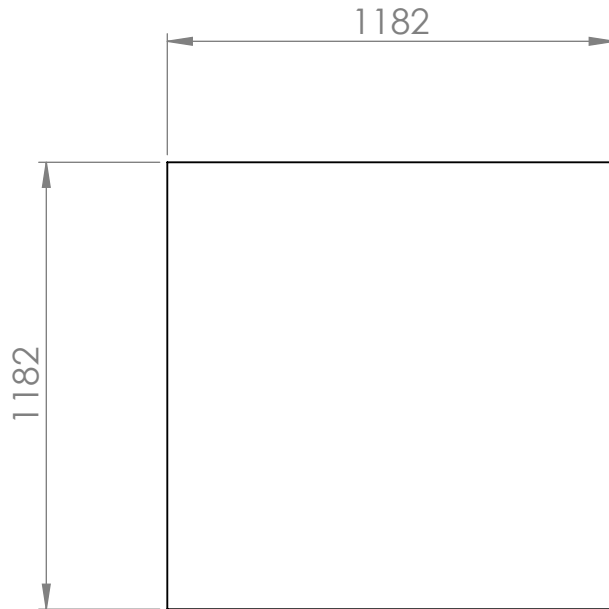

REVISIONS			
REV.	DESCRIPTION	DATE	BY
	Created drawing		lda

Mounting detail on the back of the frame

DETAIL  
SCALE 1 : 5

Frame comes in:  
- 7 Oak  
- 8 Walnut

**GÖTESSONS** © 2024

Art.nr. 125730		Name Träram 1200x1200			
View placement 	General tolerance SS-ISO 2768-1 m	Material			
THIS DRAWING AND INFORMATION CONTAINED HEREIN ARE THE PROPERTY OF GÖTESSONS DESIGN GROUP AB AND SHALL BE RETURNED UPON DEMAND AND SHALL NOT BE REPRODUCED IN WHOLE OR IN PART TO ANYONE ELSE OR USED WITHOUT WRITTEN CONSENT OF GÖTESSONS DESIGN GROUP AB.		Rev A	Format A4	Scale 1:20	Page 1/2

Please note: 40 mm Ecosund

**GÖTESSONS** © 2024

Art.nr. 125730		Name			
View placement 	General tolerance SS-ISO 2768-1 m	Material			
THIS DRAWING AND INFORMATION CONTAINED HEREIN ARE THE PROPERTY OF GÖTESSONS DESIGN GROUP AB AND SHALL BE RETURNED UPON DEMAND AND SHALL NOT BE REPRODUCED IN WHOLE OR IN PART TO ANYONE ELSE OR USED WITHOUT WRITTEN CONSENT OF GÖTESSONS DESIGN GROUP AB.		Rev A	Format A4	Scale 1:20	Page 2/2