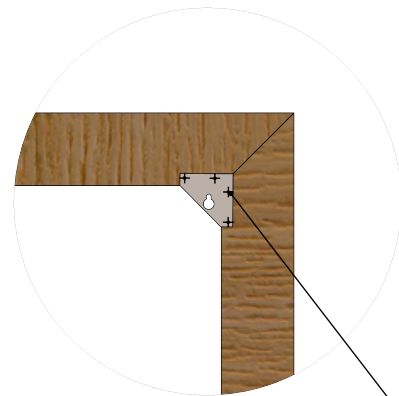

REVISIONS			
REV.	DESCRIPTION	DATE	BY
	Created drawing		lda

Mounting detail on the back of the frame

DETAIL  
SCALE 1 : 5

Frame comes in:  
- 7 Oak  
- 8 Walnut

**GÖTESSONS** © 2024

Art.nr. 125730		Name Träram 1200x1200			
View placement 	General tolerance SS-ISO 2768-1 m	Material			
THIS DRAWING AND INFORMATION CONTAINED HEREIN ARE THE PROPERTY OF GÖTESSONS DESIGN GROUP AB AND SHALL BE RETURNED UPON DEMAND AND SHALL NOT BE REPRODUCED IN WHOLE OR IN PART TO ANYONE ELSE OR USED WITHOUT WRITTEN CONSENT OF GÖTESSONS DESIGN GROUP AB.		Rev A	Format A4	Scale 1:20	Page 1/2

Please note: 40 mm Ecosund

**GÖTESSONS** © 2024

Art.nr. 125730		Name			
View placement 	General tolerance SS-ISO 2768-1 m	Material			
THIS DRAWING AND INFORMATION CONTAINED HEREIN ARE THE PROPERTY OF GÖTESSONS DESIGN GROUP AB AND SHALL BE RETURNED UPON DEMAND AND SHALL NOT BE REPRODUCED IN WHOLE OR IN PART TO ANYONE ELSE OR USED WITHOUT WRITTEN CONSENT OF GÖTESSONS DESIGN GROUP AB.		Rev A	Format A4	Scale 1:20	Page 2/2