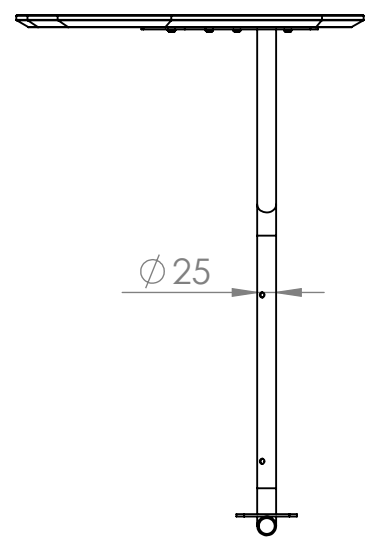

REVISIONS			
REV.	DESCRIPTION	DATE	BY

Art.nr.
 647170
 647171
 647172
 647173
 647174

Art.nr.	Name			
See list	RomboTable			
Last saved by	Last saved	Material	Rev	Format
Jonathan	2021-11-03			
Created by	Created date	Scale	Page	A4
Jonathan	2021-10-27			