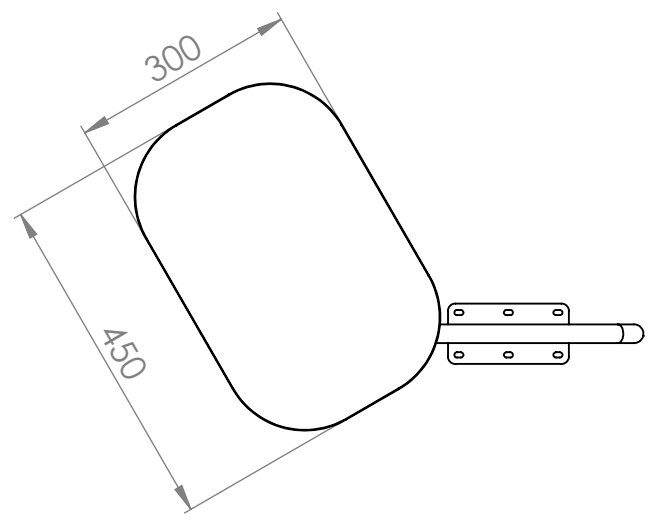

REVISIONS			
REV.	DESCRIPTION	DATE	BY

Art.nr.
 647170
 647171
 647172
 647173
 647174

Art.nr.	Name			
See list	RomboTable			
Last saved by	Last saved	Material	Rev	Format
Jonathan	2021-11-03			
Created by	Created date	Scale	Page	A4
Jonathan	2021-10-27			