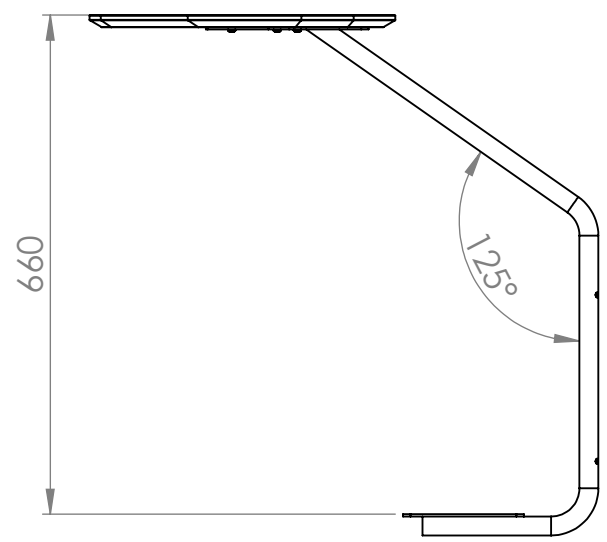

REVISIONS			
REV.	DESCRIPTION	DATE	BY

Art.nr.
 647170
 647171
 647172
 647173
 647174

Art.nr.	Name			
See list	RomboTable			
Last saved by	Last saved	Material	Rev	Format
Jonathan	2021-11-03			
Created by	Created date	Scale	Page	A4
Jonathan	2021-10-27			