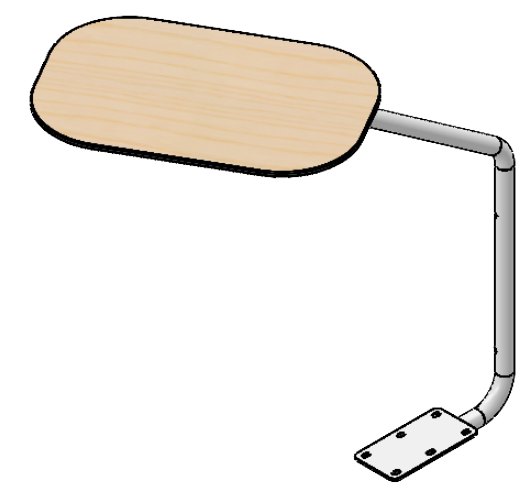

REVISIONS			
REV.	DESCRIPTION	DATE	BY

Art.nr.
 647170
 647171
 647172
 647173
 647174

Art.nr.	Name			
See list	RomboTable			
Last saved by	Last saved	Material	Rev	Format
Jonathan	2021-11-03			
Created by	Created date	Scale	Page	A4
Jonathan	2021-10-27			