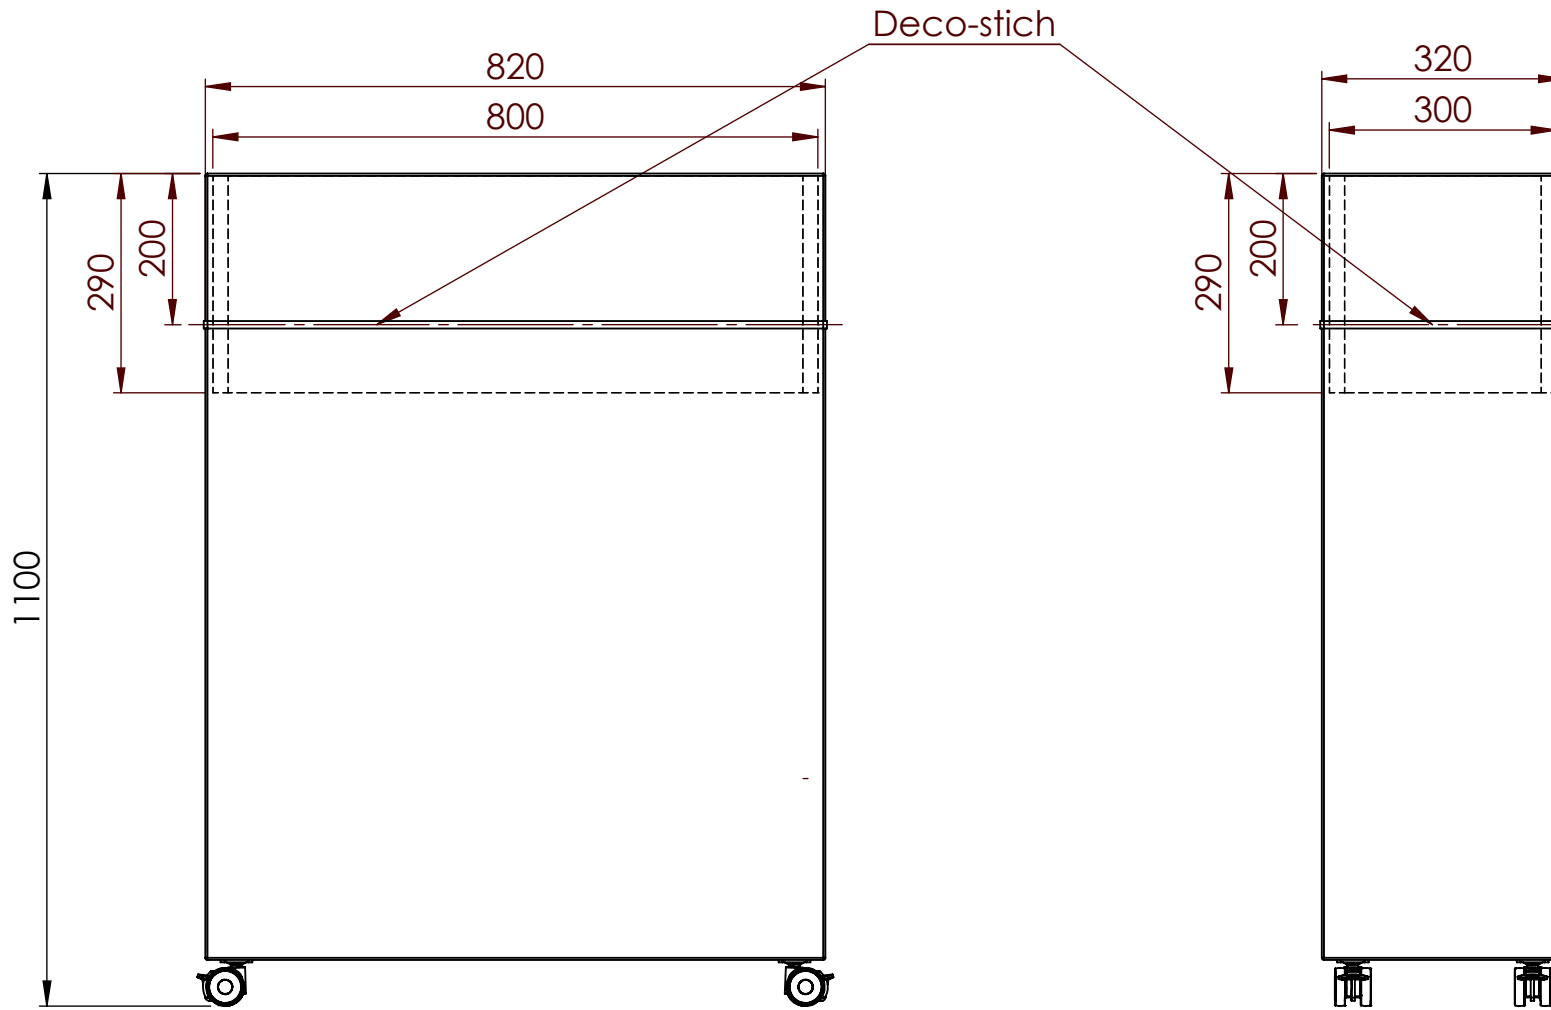

These measurements refer to the frame work and do not include upholstery, seam or zip

Art.nr. 161080 & 161081		Name Plant divider Small H: 1100 mm		
Last saved by Tolle	Last saved 2022-04-12	Material	Rev -	Format A4
Created by Tolle	Created date 2022-04-12		Scale 1:10	Page 1/1