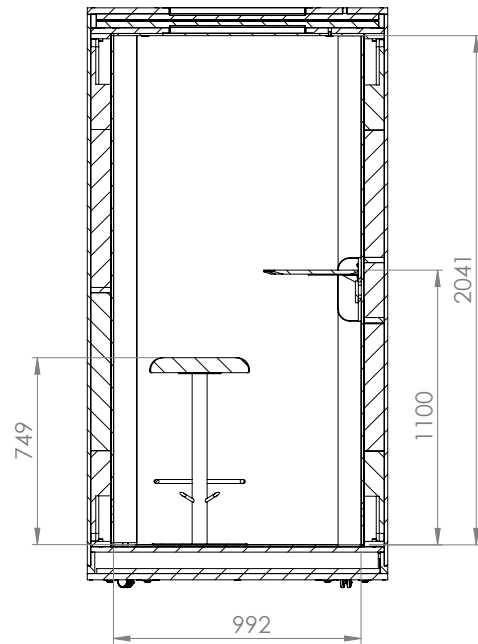

## MEASUREMENTS AND DIMENSIONS

Externally: (mm)	1204x1204 H: 2325
Internally: (mm)	1016x1016 H: 2040
Table height:	1100
Table dimensions:	D: 380/226 B: 972
Stool: (optional)	Sitthöjd 750
Weight: (kg)	370

MEASUREMENTS AND DIMENSIONS