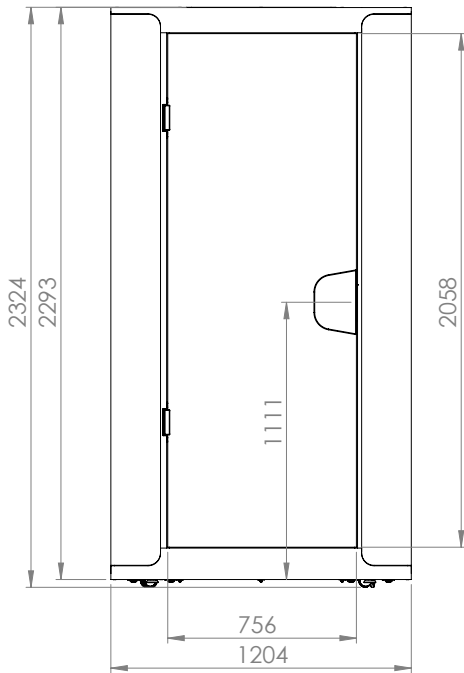

## MEASUREMENTS AND DIMENSIONS

Externally: (mm)	1204x1204 H: 2325
Internally: (mm)	1016x1016 H: 2040
Table height:	1100
Table dimensions:	D: 380/226 B: 972
Stool: (optional)	Sitthöjd 750
Weight: (kg)	370

MEASUREMENTS AND DIMENSIONS