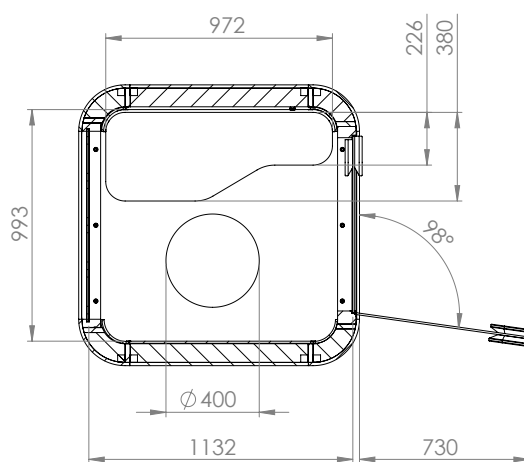

## MEASUREMENTS AND DIMENSIONS

Externally: (mm)	1204x1204 H: 2325
Internally: (mm)	1016x1016 H: 2040
Table height:	1100
Table dimensions:	D: 380/226 B: 972
Stool: (optional)	Sitthöjd 750
Weight: (kg)	370

MEASUREMENTS AND DIMENSIONS