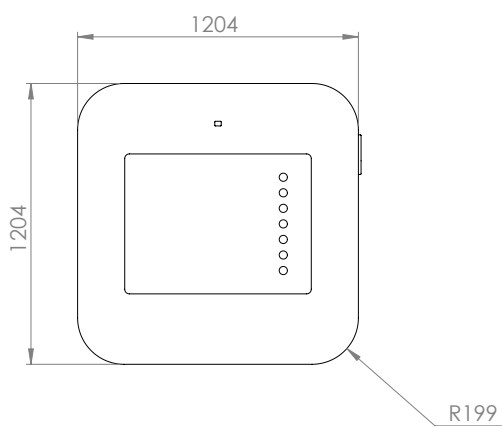

## MEASUREMENTS AND DIMENSIONS

Externally: (mm)	1204x1204 H: 2325
Internally: (mm)	1016x1016 H: 2040
Table height:	1100
Table dimensions:	D: 380/226 B: 972
Stool: (optional)	Sitthöjd 750
Weight: (kg)	370

MEASUREMENTS AND DIMENSIONS