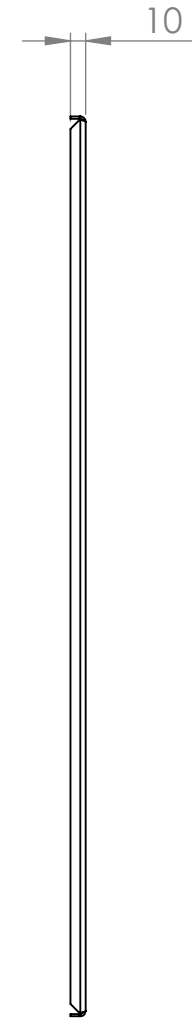

REVISIONS			
REV.	DESCRIPTION	DATE	BY

Art.nr.	644070	Name	In the grid nature	
---------	--------	------	--------------------	--

Last saved by	Nina	Last saved	2020-11-12	Material	Steel 1,5mm	Rev		Format	A4
Created by	Nina	Created date	2020-06-01			Scale	1:5	Page	1/1