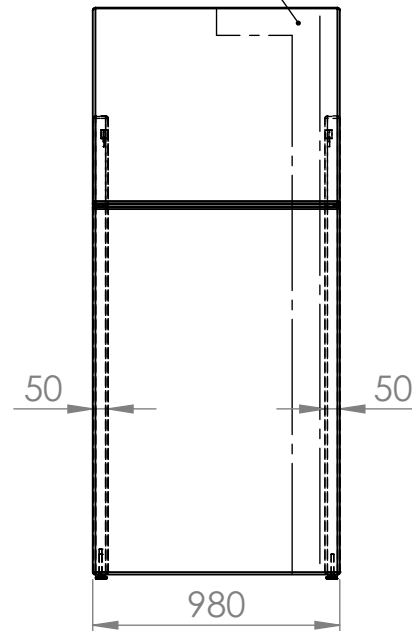

These measurements refer to the frame work and do not include upholstery, seam or zip

Tolerances (mm)			
Dimension			Deviation
(1)	-	20	±0,2
(20)	-	50	±0,5
(50)	-	200	±1,0
(200)	-		±2,0

Cable channel inside

Including adjustable feet (x8)

 GÖTESSONS				
Art.nr. 110210		Name Open Half a Hut		
Last saved by Jonathan	Last saved 2019-02-28	Material x	Rev -	Format A4
Created by Jonathan	Created date 2019-02-27		Scale 1:30	Page 1/1